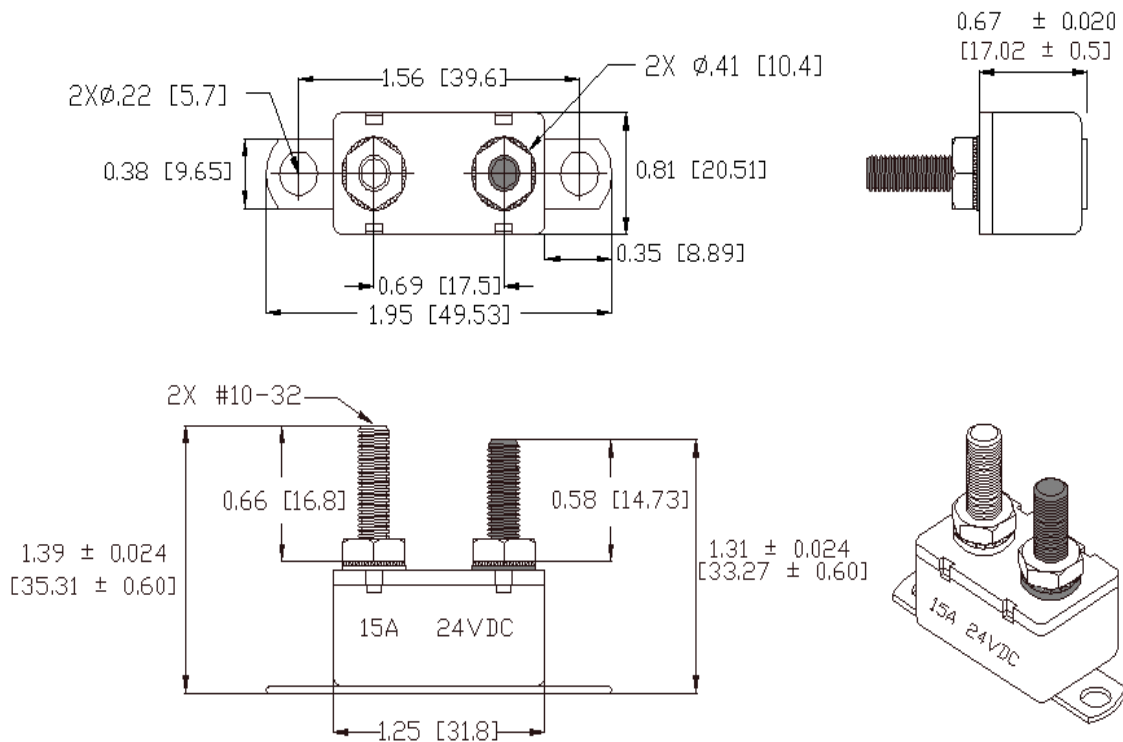

Mechanical Dimensions: Inches [mm]

	Warning: -Operation beyond the specified maximum ratings or improper use may result in damage and possible electrical arcing and/or flame.
	-Device are intended for occasional overcurrent protection. Application for repeated overcurrent condition and/or prolonged trip are not anticipated.
	-Avoid contact of device with chemical solvent. Prolonged contact will damage the device performance.

Note: All specifications subject to change without notice.

Rev D 07/2012 - Page: 1/1
Code Y01-02D