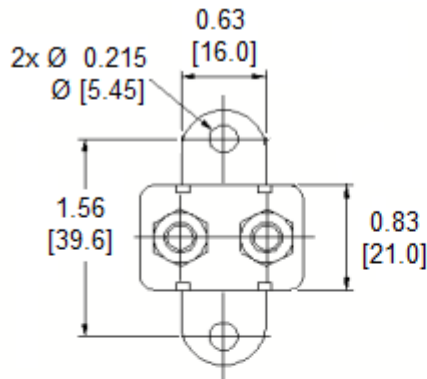

IP Rating: 63

Terminals: Battery – Copper Plate (0.58”), Auxiliary – Zinc Plate (0.66”)

Conforms to American National Standard SAE J553

Cover Material: PBT

Operating Temperature: -10° F ~ 150° F

Storage Temperature: -20° F ~ 200° F

Current Rating:

Rating	Open Time
100% ± 1.5%	> 30 Min
135% ± 1.5%	< 30 Min
200% ± 1.5%	< 1 Min

Mechanical Dimensions: Inches [mm]

Warning:

-Operation beyond the specified maximum ratings or improper use may result in damage and possible electrical arcing and/or flame.