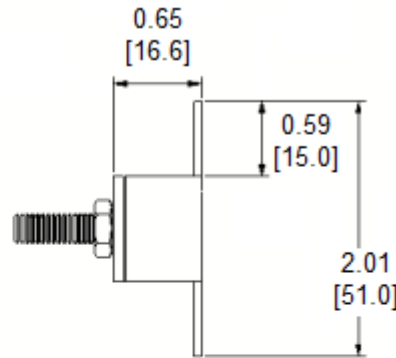

IP Rating: 63

Terminals: Battery – Copper Plate (0.58”), Auxiliary – Zinc Plate (0.66”)

Conforms to American National Standard SAE J553

Cover Material: PBT

Operating Temperature: -10° F ~ 150° F

Storage Temperature: -20° F ~ 200° F

Current Rating:

Rating	Open Time
100% ± 1.5%	> 30 Min
135% ± 1.5%	< 30 Min
200% ± 1.5%	< 1 Min

Mechanical Dimensions: Inches [mm]

Warning:

-Operation beyond the specified maximum ratings or improper use may result in damage and possible electrical arcing and/or flame.