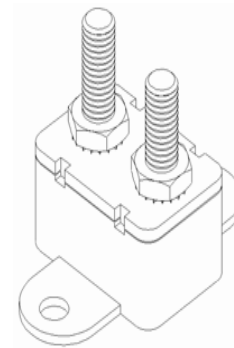

Type ACBP-12-H / ACBP-24-H Auto Reset Circuit Breaker Automotive Type I Plastic With Horizontal Bracket

www.optifuse.com

(619) 593-5050

Specifications:

Auto Reset Type Circuit Breaker

Voltage: 12V or 24V

Amperage: 10A, 15A, 20A, 25A, 30A, 35A, 40A, 50A

IP Rating: 63

Terminals: Battery – Copper Plate (0.58”), Auxiliary – Zinc Plate (0.66”)

Conforms to American National Standard SAE J553

Cover Material: PBT

Operating Temperature: -10° F ~ 150° F

Storage Temperature: -20° F ~ 200° F

Current Rating:

Rating	Open Time
100% ± 1.5%	> 30 Min
135% ± 1.5%	< 30 Min
200% ± 1.5%	< 1 Min

Mechanical Dimensions: Inches [mm]

Warning:

-Operation beyond the specified maximum ratings or improper use may result in damage and possible electrical arcing and/or flame.