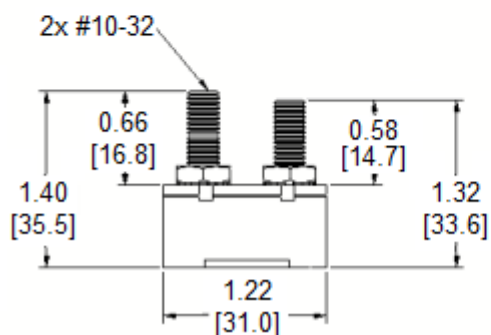

IP Rating: 63

Terminals: Battery – Copper Plate (0.58”), Auxiliary – Zinc Plate (0.66”)

Conforms to American National Standard SAE J553

Cover Material: PBT

Operating Temperature: -10° F ~ 150° F

Storage Temperature: -20° F ~ 200° F

Current Rating:

Rating	Open Time
100% ± 1.5%	> 30 Min
135% ± 1.5%	< 30 Min
200% ± 1.5%	< 1 Min

Mechanical Dimensions: Inches [mm]

Warning:

-Operation beyond the specified maximum ratings or improper use may result in damage and possible electrical arcing and/or flame.