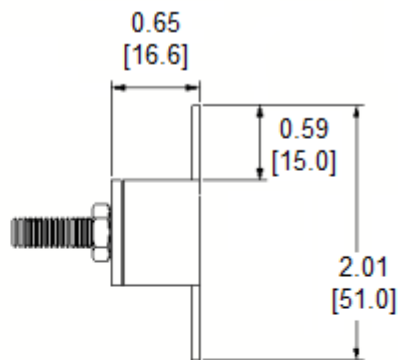

IP Rating: 63

Terminals: Battery – Copper Plate (0.58”), Auxiliary – Zinc Plate (0.66”)

Conforms to American National Standard SAE J553

Cover Material: PBT

Operating Temperature: -10° F ~ 150° F

Storage Temperature: -20° F ~ 200° F

Current Rating:

Rating	Open Time
100% ± 1.5%	> 30 Min
135% ± 1.5%	< 30 Min
200% ± 1.5%	< 1 Min

Mechanical Dimensions: Inches [mm]

Warning:

-Operation beyond the specified maximum ratings or improper use may result in damage and possible electrical arcing and/or flame.