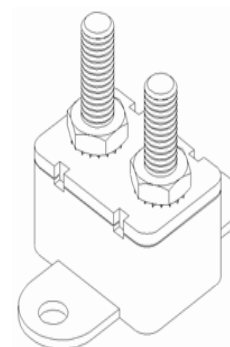

Type ACBP-12-H / ACBP-24-H Auto Reset Circuit Breaker Automotive Type I Plastic With Horizontal Bracket

www.optifuse.com

(619) 593-5050

Specifications:

Auto Reset Type Circuit Breaker

Voltage: 12V or 24V

Amperage: 10A, 15A, 20A, 25A, 30A, 35A, 40A, 50A

IP Rating: 63

Terminals: Battery – Copper Plate (0.58”), Auxiliary – Zinc Plate (0.66”)

Conforms to American National Standard SAE J553

Cover Material: PBT

Operating Temperature: -10° F ~ 150° F

Storage Temperature: -20° F ~ 200° F

Current Rating:

Rating	Open Time
100% ± 1.5%	> 30 Min
135% ± 1.5%	< 30 Min
200% ± 1.5%	< 1 Min

Mechanical Dimensions: Inches [mm]

Warning:

-Operation beyond the specified maximum ratings or improper use may result in damage and possible electrical arcing and/or flame.