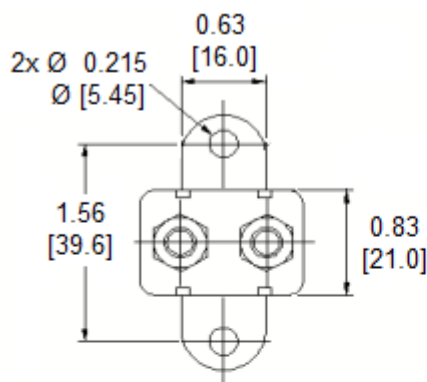

IP Rating: 63

Terminals: Battery – Copper Plate (0.58”), Auxiliary – Zinc Plate (0.66”)

Conforms to American National Standard SAE J553

Cover Material: PBT

Operating Temperature: -10° F ~ 150° F

Storage Temperature: -20° F ~ 200° F

Current Rating:

Rating	Open Time
100% ± 1.5%	> 30 Min
135% ± 1.5%	< 30 Min
200% ± 1.5%	< 1 Min

Mechanical Dimensions: Inches [mm]

Warning:

-Operation beyond the specified maximum ratings or improper use may result in damage and possible electrical arcing and/or flame.