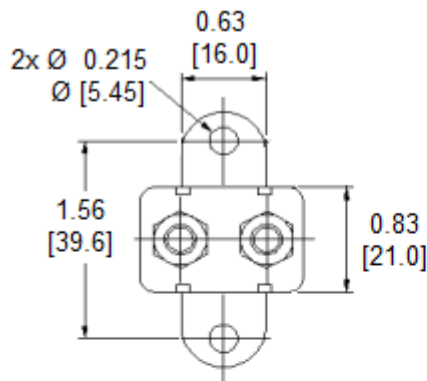

IP Rating: 63

Terminals: Battery – Copper Plate (0.58”), Auxiliary – Zinc Plate (0.66”)

Conforms to American National Standard SAE J553

Cover Material: PBT

Operating Temperature: -10° F ~ 150° F

Storage Temperature: -20° F ~ 200° F

Current Rating:

Rating	Open Time
100% ± 1.5%	> 30 Min
135% ± 1.5%	< 30 Min
200% ± 1.5%	< 1 Min

Mechanical Dimensions: Inches [mm]

Warning:

-Operation beyond the specified maximum ratings or improper use may result in damage and possible electrical arcing and/or flame.