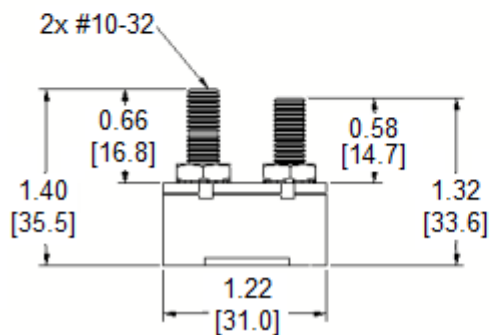

IP Rating: 63

Terminals: Battery – Copper Plate (0.58”), Auxiliary – Zinc Plate (0.66”)

Conforms to American National Standard SAE J553

Cover Material: PBT

Operating Temperature: -10° F ~ 150° F

Storage Temperature: -20° F ~ 200° F

Current Rating:

Rating	Open Time
100% ± 1.5%	> 30 Min
135% ± 1.5%	< 30 Min
200% ± 1.5%	< 1 Min

Mechanical Dimensions: Inches [mm]

Warning:

-Operation beyond the specified maximum ratings or improper use may result in damage and possible electrical arcing and/or flame.