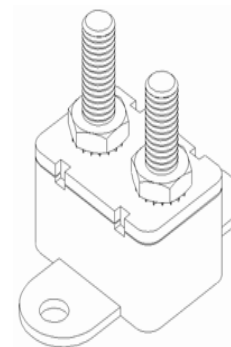

IP Rating: 63

Terminals: Battery – Copper Plate (0.58”), Auxiliary – Zinc Plate (0.66”)

Conforms to American National Standard SAE J553

Cover Material: PBT

Operating Temperature: -10° F ~ 150° F

Storage Temperature: -20° F ~ 200° F

Current Rating:

Rating	Open Time
100% ± 1.5%	> 30 Min
135% ± 1.5%	< 30 Min
200% ± 1.5%	< 1 Min

Mechanical Dimensions: Inches [mm]

Warning:

-Operation beyond the specified maximum ratings or improper use may result in damage and possible electrical arcing and/or flame.