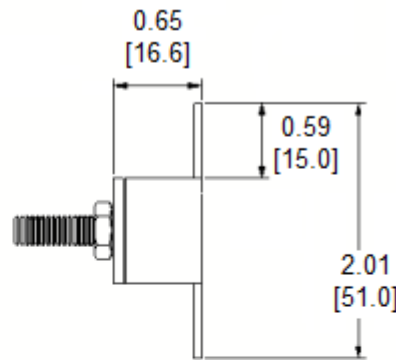

IP Rating: 63

Terminals: Battery – Copper Plate (0.58”), Auxiliary – Zinc Plate (0.66”)

Conforms to American National Standard SAE J553

Cover Material: PBT

Operating Temperature: -10° F ~ 150° F

Storage Temperature: -20° F ~ 200° F

Current Rating:

Rating	Open Time
100% ± 1.5%	> 30 Min
135% ± 1.5%	< 30 Min
200% ± 1.5%	< 1 Min

Mechanical Dimensions: Inches [mm]

Warning:

-Operation beyond the specified maximum ratings or improper use may result in damage and possible electrical arcing and/or flame.