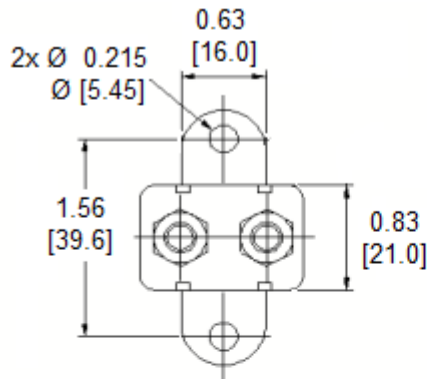

IP Rating: 63

Terminals: Battery – Copper Plate (0.58”), Auxiliary – Zinc Plate (0.66”)

Conforms to American National Standard SAE J553

Cover Material: PBT

Operating Temperature: -10° F ~ 150° F

Storage Temperature: -20° F ~ 200° F

Current Rating:

Rating	Open Time
100% ± 1.5%	> 30 Min
135% ± 1.5%	< 30 Min
200% ± 1.5%	< 1 Min

Mechanical Dimensions: Inches [mm]

Warning:

- Operation beyond the specified maximum ratings or improper use may result in damage and possible electrical arcing and/or flame.
- Device are intended for occasional overcurrent protection. Application for repeated overcurrent condition and/or prolonged trip are not anticipated.
- Avoid contact of device with chemical solvent. Prolonged contact will damage the device performance.