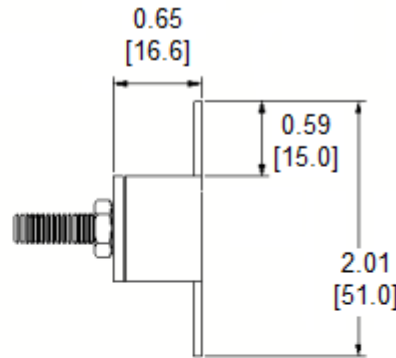

IP Rating: 63

Terminals: Battery – Copper Plate (0.58”), Auxiliary – Zinc Plate (0.66”)

Conforms to American National Standard SAE J553

Cover Material: PBT

Operating Temperature: -10° F ~ 150° F

Storage Temperature: -20° F ~ 200° F

Current Rating:

Rating	Open Time
100% ± 1.5%	> 30 Min
135% ± 1.5%	< 30 Min
200% ± 1.5%	< 1 Min

Mechanical Dimensions: Inches [mm]

Warning:

- Operation beyond the specified maximum ratings or improper use may result in damage and possible electrical arcing and/or flame.
- Device are intended for occasional overcurrent protection. Application for repeated overcurrent condition and/or prolonged trip are not anticipated.
- Avoid contact of device with chemical solvent. Prolonged contact will damage the device performance.