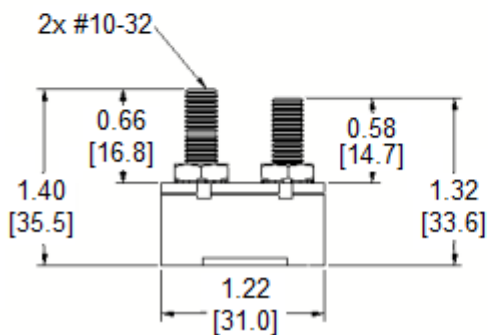

IP Rating: 63

Terminals: Battery – Copper Plate (0.58”), Auxiliary – Zinc Plate (0.66”)

Conforms to American National Standard SAE J553

Cover Material: PBT

Operating Temperature: -10° F ~ 150° F

Storage Temperature: -20° F ~ 200° F

Current Rating:

Rating	Open Time
100% ± 1.5%	> 30 Min
135% ± 1.5%	< 30 Min
200% ± 1.5%	< 1 Min

Mechanical Dimensions: Inches [mm]

Warning:

- Operation beyond the specified maximum ratings or improper use may result in damage and possible electrical arcing and/or flame.
- Device are intended for occasional overcurrent protection. Application for repeated overcurrent condition and/or prolonged trip are not anticipated.
- Avoid contact of device with chemical solvent. Prolonged contact will damage the device performance.