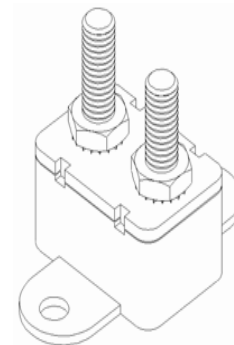

Type ACBP-12-H / ACBP-24-H Auto Reset Circuit Breaker Automotive Type I Plastic With Horizontal Bracket

www.optifuse.com

(619) 593-5050

Specifications:

Auto Reset Type Circuit Breaker

Voltage: 12V or 24V

Amperage: 10A, 15A, 20A, 25A, 30A, 35A, 40A, 50A

IP Rating: 63

Terminals: Battery – Copper Plate (0.58”), Auxiliary – Zinc Plate (0.66”)

Conforms to American National Standard SAE J553

Cover Material: PBT

Operating Temperature: -10° F ~ 150° F

Storage Temperature: -20° F ~ 200° F

Current Rating:

Rating	Open Time
100% ± 1.5%	> 30 Min
135% ± 1.5%	< 30 Min
200% ± 1.5%	< 1 Min

Mechanical Dimensions: Inches [mm]

Warning:

- Operation beyond the specified maximum ratings or improper use may result in damage and possible electrical arcing and/or flame.
- Device are intended for occasional overcurrent protection. Application for repeated overcurrent condition and/or prolonged trip are not anticipated.
- Avoid contact of device with chemical solvent. Prolonged contact will damage the device performance.