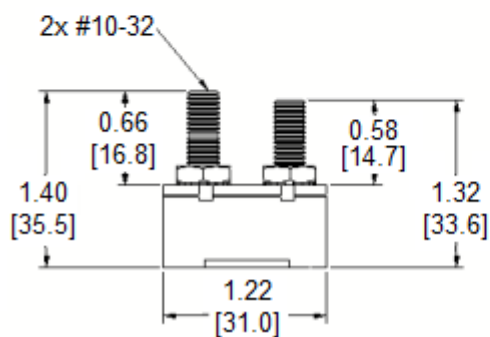

Type ACBP-12-H / ACBP-24-H Auto Reset Circuit Breaker Automotive Type I Plastic With Horizontal Bracket

www.optifuse.com

(619) 593-5050

Specifications:

Auto Reset Type Circuit Breaker

Voltage: 12V or 24V

Amperage: 10A, 15A, 20A, 25A, 30A, 35A, 40A, 50A

IP Rating: 63

Terminals: Battery – Copper Plate (0.58”), Auxiliary – Zinc Plate (0.66”)

Conforms to American National Standard SAE J553

Cover Material: PBT

Operating Temperature: -10° F ~ 150° F

Storage Temperature: -20° F ~ 200° F

Current Rating:

Rating	Open Time
100% ± 1.5%	> 30 Min
135% ± 1.5%	< 30 Min
200% ± 1.5%	< 1 Min

Mechanical Dimensions: Inches [mm]

Warning:

-Operation beyond the specified maximum ratings or improper use may result in damage and possible electrical arcing and/or flame.