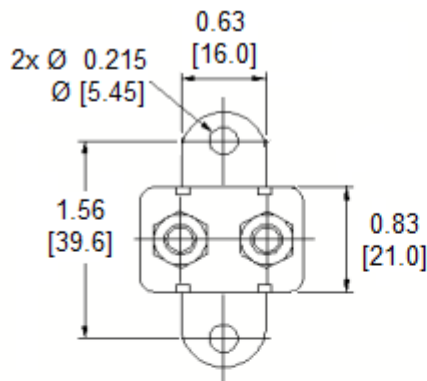

## Mechanical Dimensions: Inches [mm]

	<p><b>Warning:</b> -Operation beyond the specified maximum ratings or improper use may result in damage and possible electrical arcing and/or flame.</p>
	<p>-Device are intended for occasional overcurrent protection. Application for repeated overcurrent condition and/or prolonged trip are not anticipated.</p>
	<p>-Avoid contact of device with chemical solvent. Prolonged contact will damage the device performance.</p>