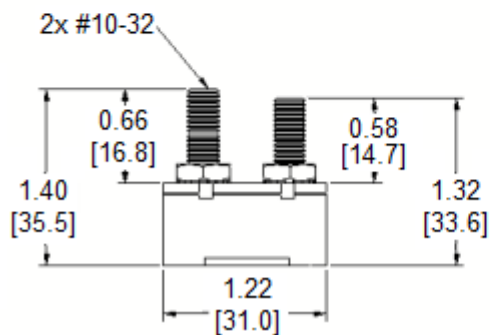

## Mechanical Dimensions: Inches [mm]

	<p><b>Warning:</b> -Operation beyond the specified maximum ratings or improper use may result in damage and possible electrical arcing and/or flame.</p>
	<p>-Device are intended for occasional overcurrent protection. Application for repeated overcurrent condition and/or prolonged trip are not anticipated.</p>
	<p>-Avoid contact of device with chemical solvent. Prolonged contact will damage the device performance.</p>