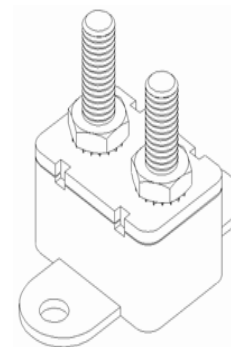

Mechanical Dimensions: Inches [mm]

	Warning: -Operation beyond the specified maximum ratings or improper use may result in damage and possible electrical arcing and/or flame.
	-Device are intended for occasional overcurrent protection. Application for repeated overcurrent condition and/or prolonged trip are not anticipated.
	-Avoid contact of device with chemical solvent. Prolonged contact will damage the device performance.

Note: All specifications subject to change without notice.

Rev D 10/2017 - Page: 1/1
Code Y01-01H