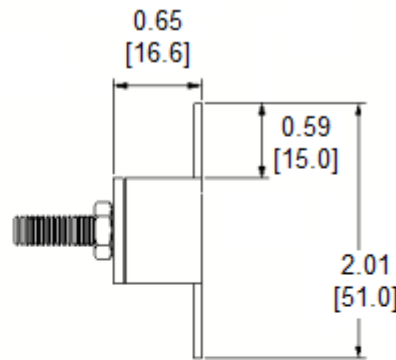

## Mechanical Dimensions: Inches [mm]

	<p><b>Warning:</b> -Operation beyond the specified maximum ratings or improper use may result in damage and possible electrical arcing and/or flame.</p>
	<p>-Device are intended for occasional overcurrent protection. Application for repeated overcurrent condition and/or prolonged trip are not anticipated.</p>
	<p>-Avoid contact of device with chemical solvent. Prolonged contact will damage the device performance.</p>