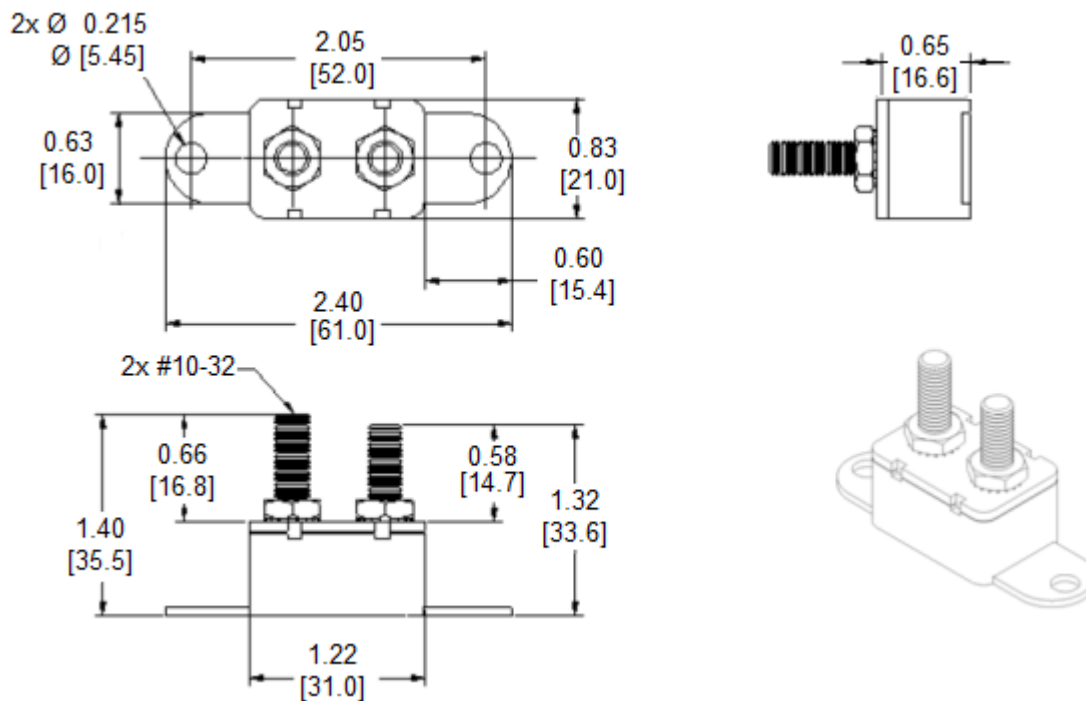

Type ACBP-12-V / ACBP-24-V

Auto Reset Circuit Breaker

Automotive Type I

Plastic With Vertical Bracket

www.optifuse.com

(619) 593-5050

Specifications:

- Auto Reset Type Circuit Breaker
- Voltage: 12V or 24V
- Amperage: 10A, 15A, 20A, 25A, 30A, 35A, 40A, 50A
- IP Rating: 60
- Terminals: Battery – Copper Plate (0.58”), Auxiliary – Zinc Plate (0.66”)
- Conforms to American National Standard SAE J553
- Body: PBT
- Operating Temperature: -10° F ~ 150° F
- Storage Temperature: -20° F ~ 200° F

Current Rating:

| Rating | Open Time |
|-------------|-----------|
| 100% ± 1.5% | > 30 Min |
| 135% ± 1.5% | < 30 Min |
| 200% ± 1.5% | < 1 Min |

Mechanical Dimensions: Inches [mm]

Warning:

- Operation beyond the specified maximum ratings or improper use may result in damage and possible electrical arcing and/or flame.
- Device are intended for occasional overcurrent protection. Application for repeated overcurrent condition and/or prolonged trip are not anticipated.
- Avoid contact of device with chemical solvent. Prolonged contact will damage the device performance.