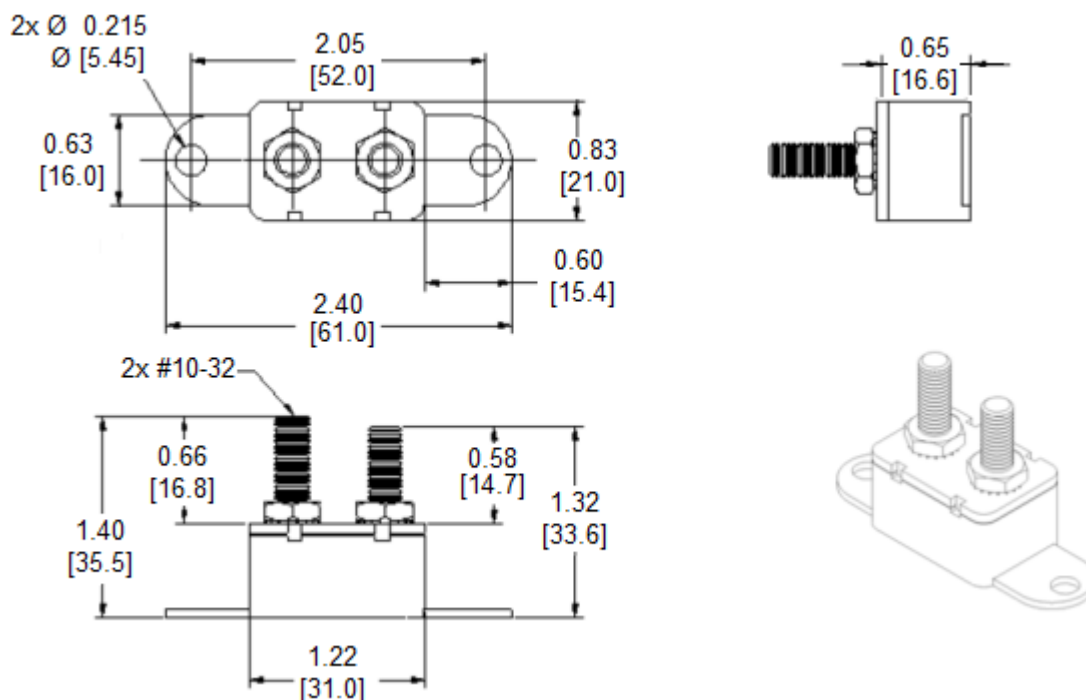

Body: PBT

Operating Temperature: -10° F ~ 150° F

Storage Temperature: -20° F ~ 200° F

Current Rating:

Rating	Open Time
100% ± 1.5%	> 30 Min
135% ± 1.5%	< 30 Min
200% ± 1.5%	< 1 Min

Mechanical Dimensions: Inches [mm]