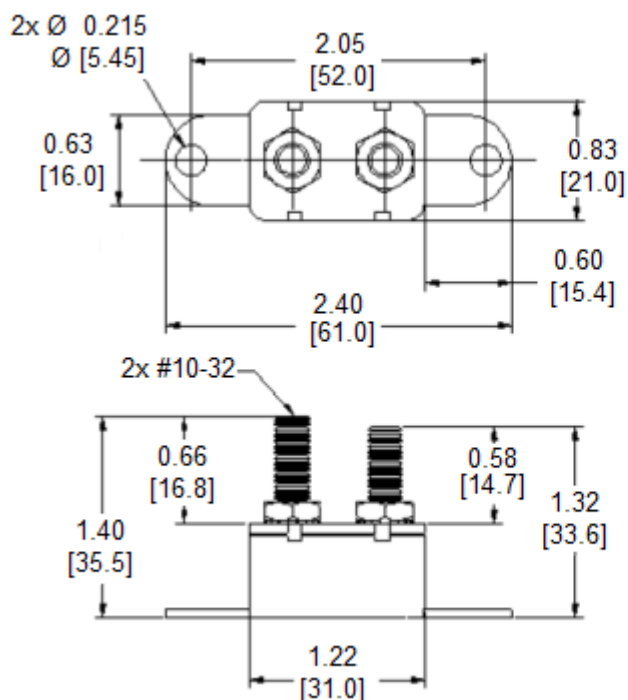

Voltage: 12V or 24V

Amperage: 10A, 15A, 20A, 25A, 30A, 35A, 40A, 50A

IP Rating: 60

Terminals: Battery – Copper Plate (0.58”), Auxiliary – Zinc Plate (0.66”)

Conforms to American National Standard SAE J553

Body: PBT

Operating Temperature: -10° F ~ 150° F

Storage Temperature: -20° F ~ 200° F

Current Rating:

Rating	Open Time
100% ± 1.5%	> 30 Min
135% ± 1.5%	< 30 Min
200% ± 1.5%	< 1 Min

Mechanical Dimensions: Inches [mm]