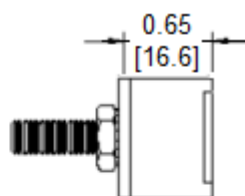

Body: PBT

Operating Temperature: -10° F ~ 150° F

Storage Temperature: -20° F ~ 200° F

Current Rating:

Rating	Open Time
100% ± 1.5%	> 30 Min
135% ± 1.5%	< 30 Min
200% ± 1.5%	< 1 Min

Mechanical Dimensions: Inches [mm]