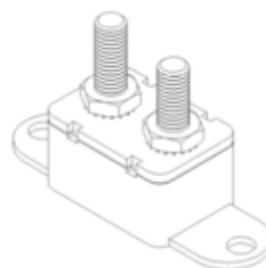

Mechanical Dimensions: Inches [mm]

Warning:

-Operation beyond the specified maximum ratings or improper use may result in damage and possible electrical arcing and/or flame.

-Device are intended for occasional overcurrent protection. Application for repeated overcurrent condition and/or prolonged trip are not anticipated.

-Avoid contact of device with chemical solvent. Prolonged contact will damage the device performance.

Note: All specifications subject to change without notice.

Rev D 10/2017 - Page: 1/1
Code Y01-01H