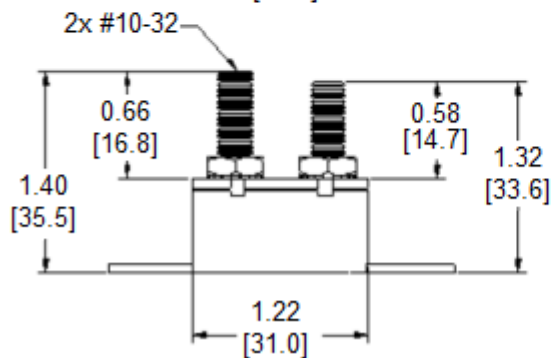

### Specifications:

Auto Reset Type Circuit Breaker

Voltage: 12V or 24V

Amperage: 10A, 15A, 20A, 25A, 30A, 35A, 40A, 50A

IP Rating: 60

Terminals: Battery – Copper Plate (0.58”), Auxiliary – Zinc Plate (0.66”)

### Mechanical Dimensions: Inches [mm]