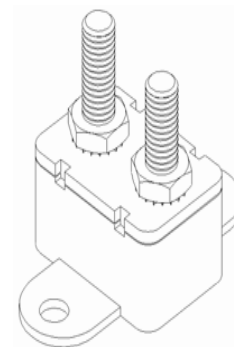

Type ACBP-12-H / ACBP-24-H Auto Reset Circuit Breaker Automotive Type I Plastic With Horizontal Bracket

www.optifuse.com

(619) 593-5050

Specifications:

Auto Reset Type Circuit Breaker

Voltage: 12V or 24V

Amperage: 10A, 15A, 20A, 25A, 30A, 35A, 40A, 50A

IP Rating: 63

Terminals: Battery – Copper Plate (0.58”), Auxiliary – Zinc Plate (0.66”)

Conforms to American National Standard SAE J553

Cover Material: PBT

Operating Temperature: -10° F ~ 150° F

Storage Temperature: -20° F ~ 200° F

Current Rating:

Rating	Open Time
100% ± 1.5%	> 30 Min
135% ± 1.5%	< 30 Min
200% ± 1.5%	< 1 Min

Mechanical Dimensions: Inches [mm]

Warning:

-Operation beyond the specified maximum ratings or improper use may result in damage and possible electrical arcing and/or flame.