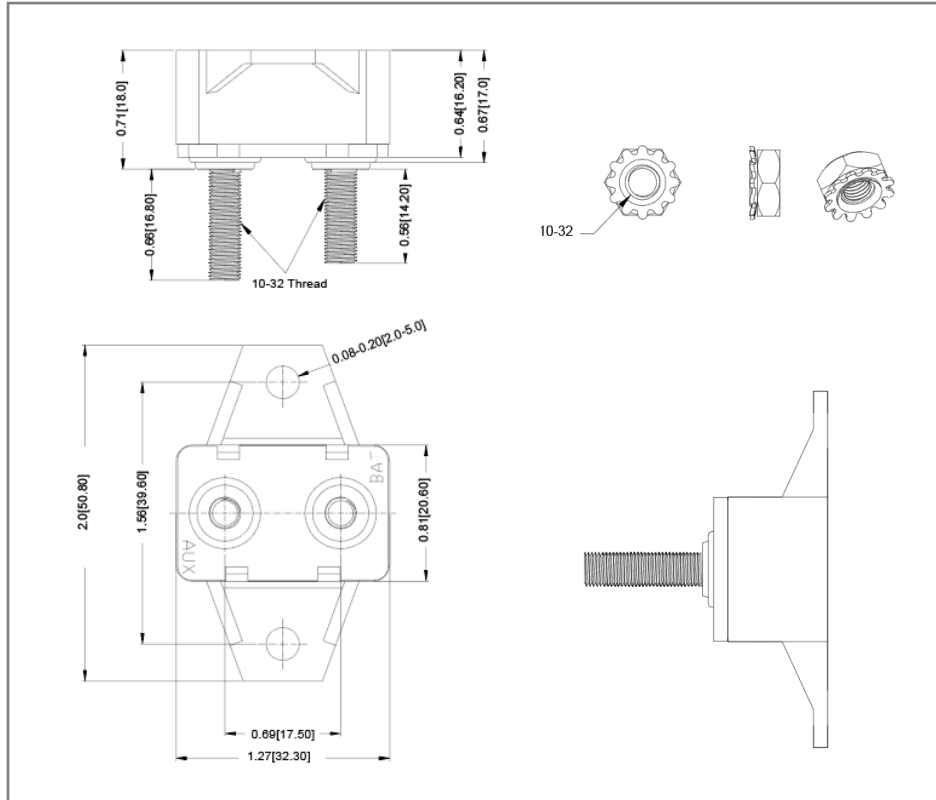

Mechanical Dimensions: Inches [mm]

Part Numbers Information

Optifuse P/N	Current
ACBP-H-6A	6A
ACBP-H-8A	8A
ACBP-H-10A	10A
ACBP-H-15A	15A
ACBP-H-20A	20A
ACBP-H-25A	25A
ACBP-H-30A	30A
ACBP-H-40A	40A
ACBP-H-50A	50A

Body	Thermoplastic (UL94V-0)
Terminals	Battery – Copper Plate (0.58"), Auxiliary – Zinc Plate (0.66")
Mounting Type	Chassis Mount
Operation Temperature	-10°C ~ 60°C
Recommended Torque for Installation	About 3.0±0.3 N.m