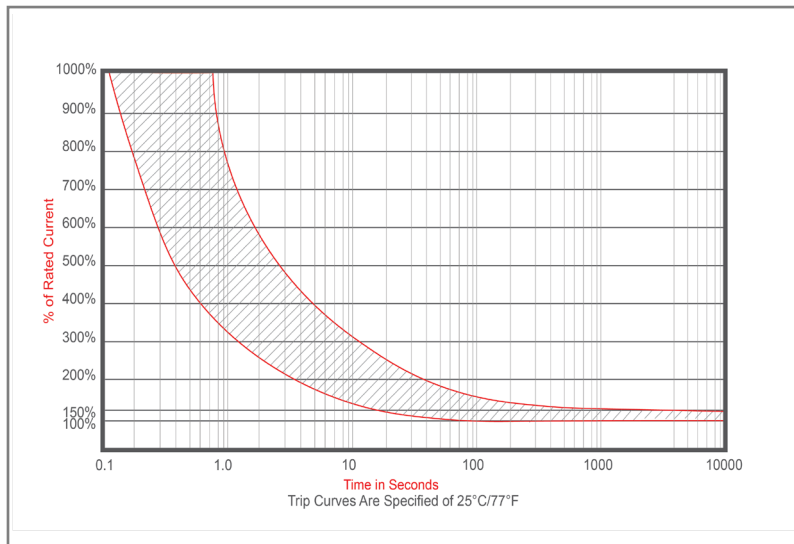

Time vs. Percent of Rated Current

% of Rated Current	Min Trip Time	Max Trip Time
150%	1h	-
200%	4s	29s
300%	1.2s	10.5
400%	600ms	5s
500%	400ms	2.8s
600%	300ms	1.8s
800%	180ms	900ms
1000%	120ms	700ms

Electrical Specifications