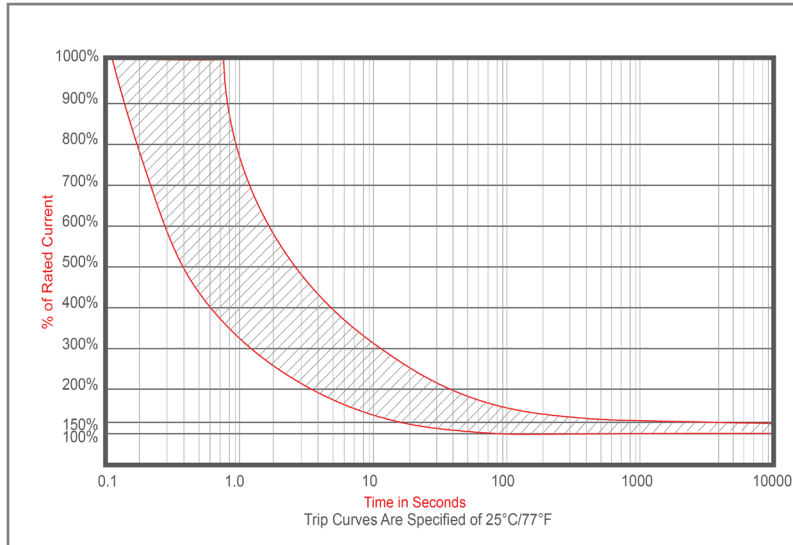

Mechanical Dimensions: Inches [mm]

Part Numbers Information

Optifuse P/N	Current
ACBP-N-6A	6A
ACBP-N-8A	8A
ACBP-N-10A	10A
ACBP-N-15A	15A
ACBP-N-20A	20A
ACBP-N-25A	25A
ACBP-N-30A	30A
ACBP-N-40A	40A
ACBP-N-50A	50A

Time vs. Percent of Rated Current

% of Rated Current	Min Trip Time	Max Trip Time
150%	1h	-
200%	4s	29s
300%	1.2s	10.5
400%	600ms	5s
500%	400ms	2.8s
600%	300ms	1.8s
800%	180ms	900ms
1000%	120ms	700ms

Electrical Specifications