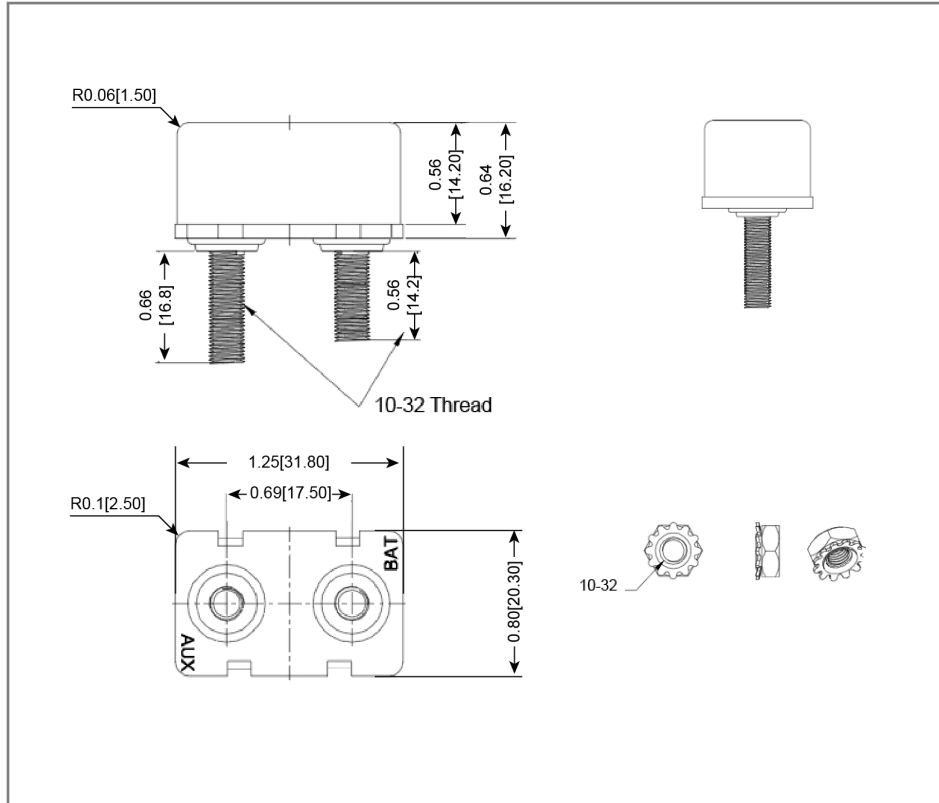

Mechanical Dimensions: Inches [mm]

Part Numbers Information

Optifuse P/N	Current
ACBP-N-6A	6A
ACBP-N-8A	8A
ACBP-N-10A	10A
ACBP-N-15A	15A
ACBP-N-20A	20A
ACBP-N-25A	25A
ACBP-N-30A	30A
ACBP-N-40A	40A
ACBP-N-50A	50A

Body	Thermoplastic (UL94V-0)
Terminals	Battery – Copper Plate (0.58”), Auxiliary – Zinc Plate (0.66”)
Mounting Type	Chassis Mount
Operation Temperature	-10°C ~ 60°C

Ambient Temperature Correction Factor