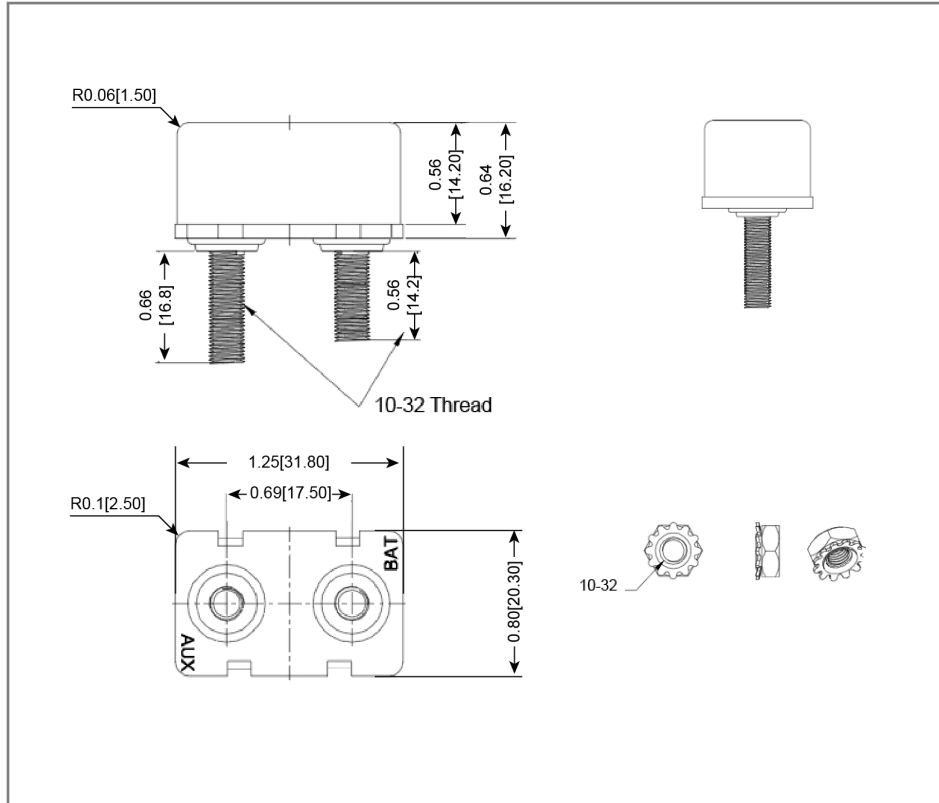

## Mechanical Dimensions: Inches [mm]

## Material Specifications

Body	Thermoplastic (UL94V-0)
Terminals	Battery – Copper Plate (0.58"), Auxiliary – Zinc Plate (0.66")
Mounting Type	Chassis Mount
Operation Temperature	-10°C ~ 60°C