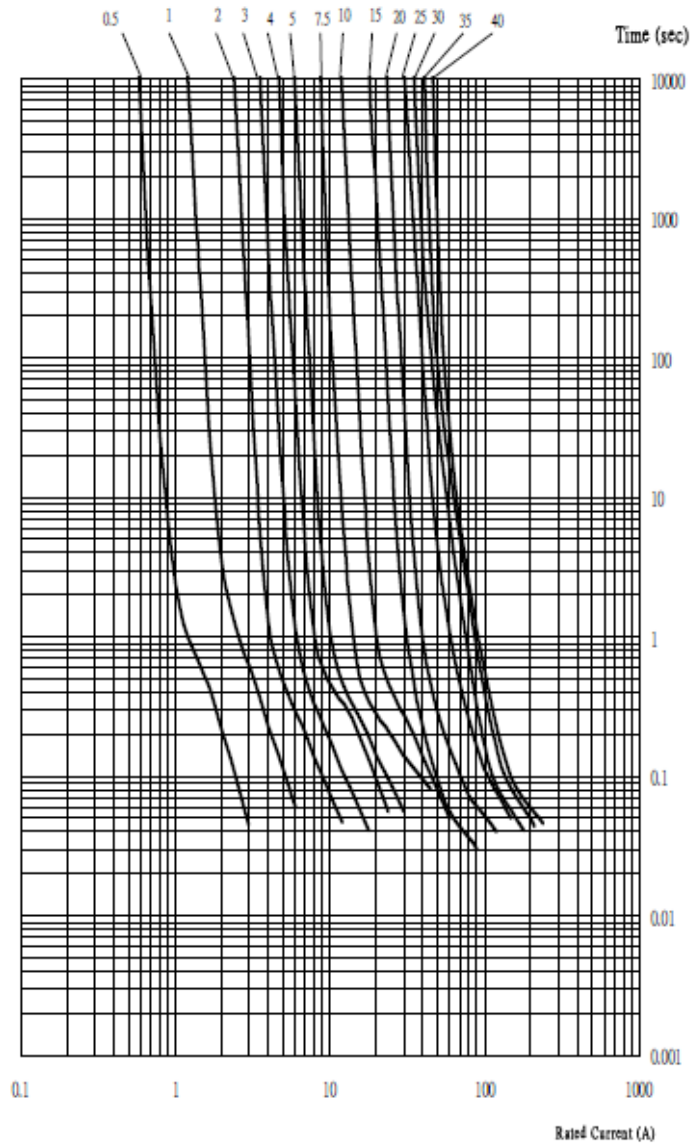

www.optifuse.com (619) 593-5050

Time Current Curve Graph