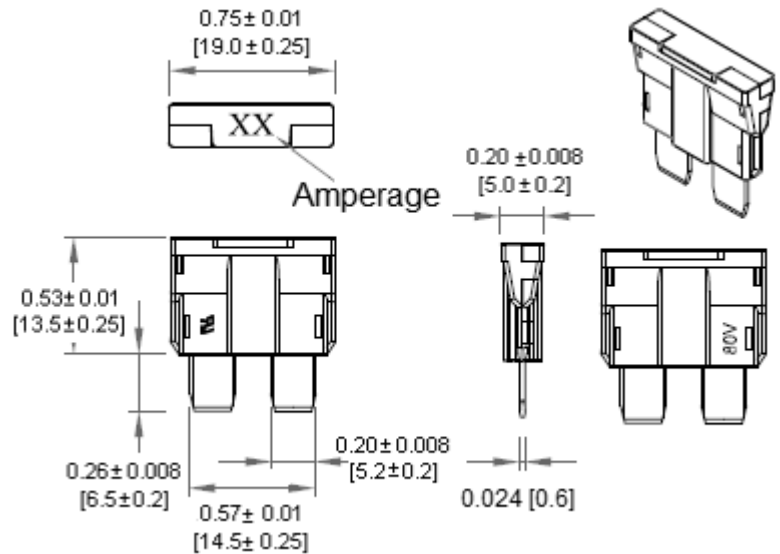

Type ANR80-UL Automotive Blade Fuse Standard - Voltage 80V w/ UR Approval

www.optifuse.com

(619) 593-5050

Specifications:

- Voltage: 80V DC
- Amperage: 500mA, 1A, 2A, 3A, 4A, 5A, 6A, 7A, 7.5A, 8A, 10A, 12A, 15A, 16A, 20A, 25A, 30A, 35A, 40A
- Material:
 - Body – Nylon 66 with 30% Fiber Glass UL94V-0
 - Terminals – Copper Alloy, Tin plated
- Interrupt Rating: 1000A @ 80VDC

Agency Standards and Listings:

Mechanical Dimensions: Inches [mm]

Standards: UL248-1 Special Purpose Fuse

Time Characteristics:		
% of Rated Current	Min Hold Time	Max Hold Time
100%	Carry (35A~40A)	---
110%	Carry (500mA~30A)	---
135%	750ms	3600s
200%	150ms	60s
350%	40ms	1s
600%	10ms	100ms

Part Number	Amperage	Body Color	Voltage Drop (mV)	Cold Resistance	I ² T
ANR80-UL-500MA	500mA	Dark Blue	150	290 mΩ	0.3
ANR80-UL-1A	1A	Black	125	100 mΩ	2.3
ANR80-UL-2A	2A	Gray	120	43.0 mΩ	9.6
ANR80-UL-3A	3A	Violet	110	30.0 mΩ	16.2
ANR80-UL-4A	4A	Pink	110	22.0 mΩ	36.8
ANR80-UL-5A	5A	Tan	110	16.0 mΩ	62.5
ANR80-UL-6A	6A	Light Red	---	---	---
ANR80-UL-7A	7A	Light Orange	---	---	---
ANR80-UL-7.5A	7.5A	Brown	90	9.00 mΩ	73.1
ANR80-UL-8A	8A	Light Yellow	---	---	---
ANR80-UL-10A	10A	Red	90	6.50 mΩ	210
ANR80-UL-12A	12A	Light Pink	---	---	---
ANR80-UL-15A	15A	Blue	90	4.00 mΩ	270
ANR80-UL-16A	16A	Light Green	---	---	---
ANR80-UL-20A	20A	Yellow	90	3.00 mΩ	360
ANR80-UL-25A	25A	Clear	80	1.90 mΩ	813
ANR80-UL-30A	30A	Green	80	1.65 mΩ	1530
ANR80-UL-35A	35A	Blue Green	70	1.45 mΩ	1960
ANR80-UL-40A	40A	Orange	70	1.25 mΩ	3200