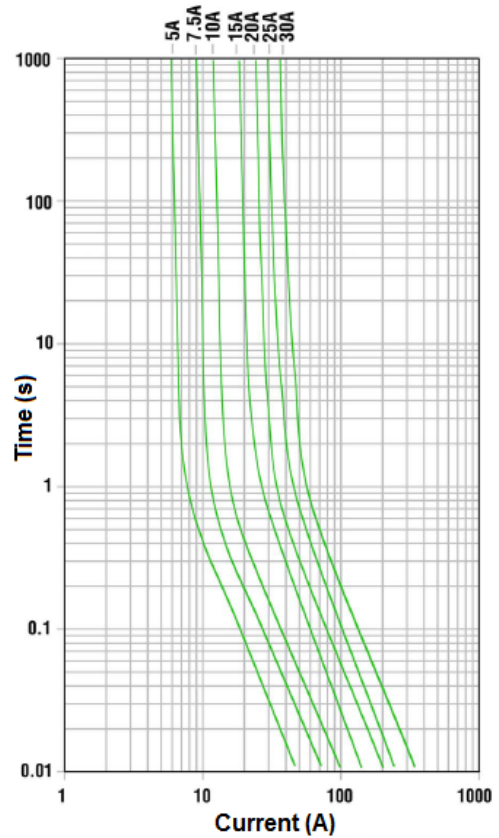

Time Characteristics

	Warning: -Operation beyond the specified maximum ratings or improper use may result in damage and possible electrical arcing and/or flame.
	-Avoid contact of device with chemical solvent. Prolonged contact will damage the device performance.