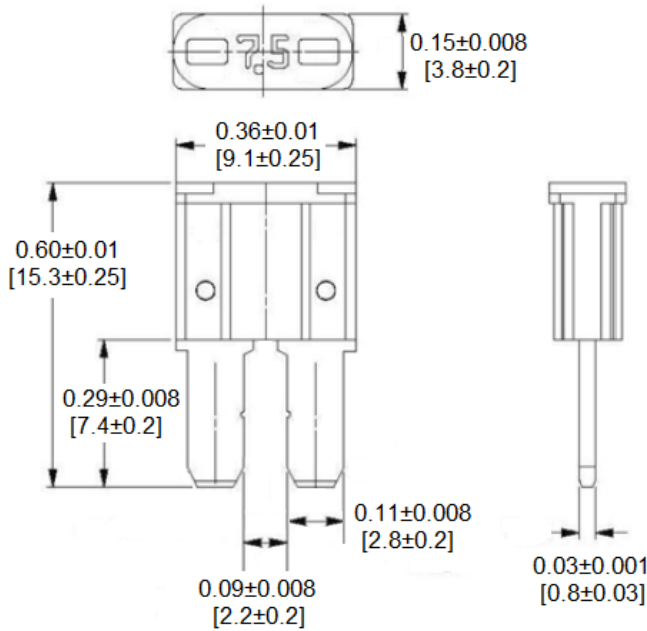

Type ANT-I Automotive Blade Fuse Tiny (Micro2) – LED Indicating

www.optifuse.com (619) 593-5050

Specifications:

- Voltage: 32V DC
- Amperage: 3A, 4A, 5A, 7.5A, 10A, 15A, 20A, 25A, 30A
- Body: PA 66
- Indicating LED when fuse is opened
- Terminals: Zinc Alloy
- Interrupting Rating: 1000A @ 32 VDC

Part Number	Amperage	Body Color	Nominal Resistance Cold Ohms
ANT-I-3A	3A	Violet	0.31
ANT-I-4A	4A	Pink	0.023
ANT-I-5A	5A	Tan	0.017
ANT-I-7.5A	7.5A	Brown	0.010
ANT-I-10A	10A	Red	0.0077
ANT-I-15A	15A	Blue	0.0049
ANT-I-20A	20A	Yellow	0.0035
ANT-I-25A	25A	Clear	0.0026
ANT-I-30A	30A	Green	0.0021

Time Characteristics:			
% of Rated Current	Current Rating	Min Hold Time	Max Hold Time
110%	3-30A	100h	
135%	5-30A	750ms	120s
160%	3-30A	300ms	50s
200%	3-30A	150ms	5s
350%	5-30A	40ms	500ms

Mechanical Dimensions: Inches [mm]