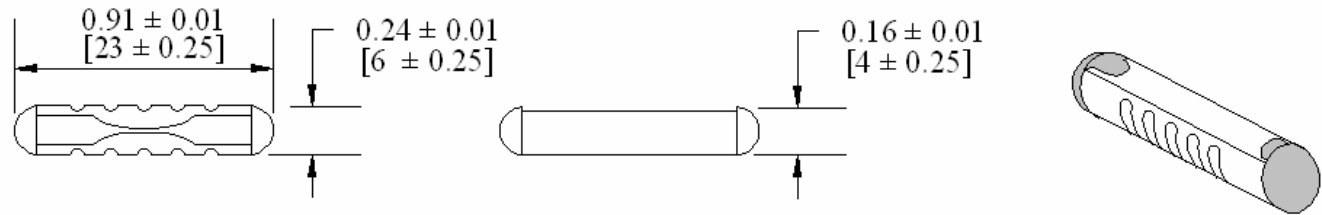

Mechanical Dimensions: Inches [mm]

Warning:

- -Operation beyond the specified maximum ratings or improper use may result in damage and possible electrical arcing and/or flame.
- -Avoid contact of device with chemical solvent. Prolonged contact may damage the device performance.