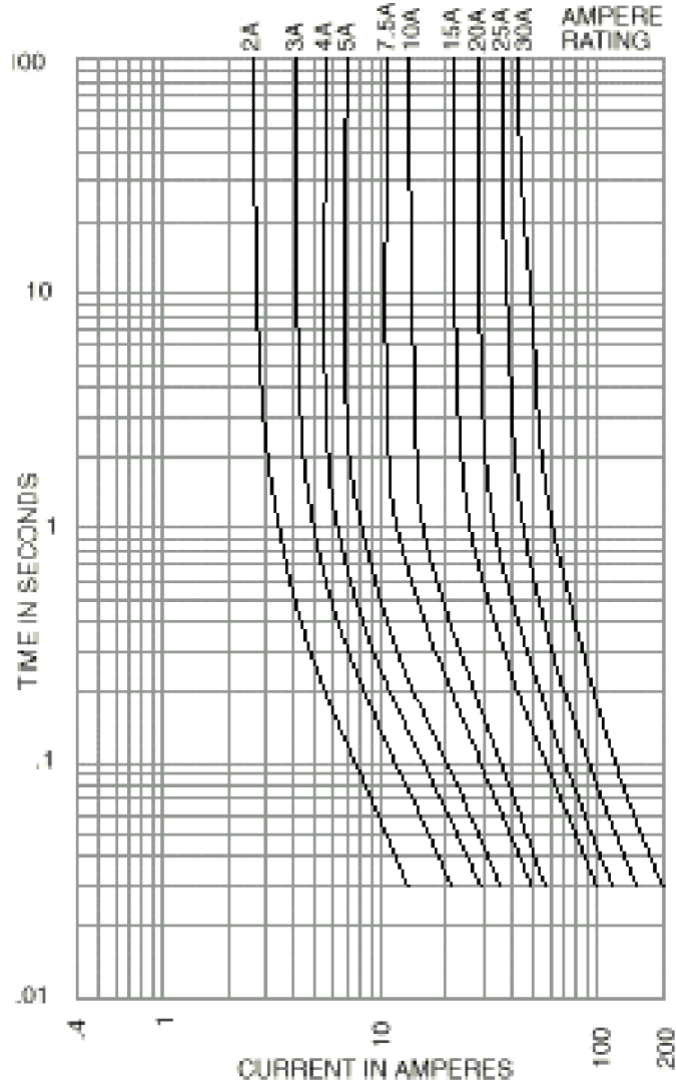

Type APM-I Automotive Blade Fuse Miniature – LED Indicating

www.optifuse.com

(619) 593-5050

Specifications:

- Voltage: 32V DC
- Amperage: 2A, 3A, 4A, 5A, 7.5A, 10A, 15A, 20A, 25A, 30A
- Body: Transparent Plastic Body
- Terminals: Zinc Alloy
- Designed to meet SAE J2077

Part Number	Amperage	Body Color
APM-I-2A	2A	Grey
APM-I-3A	3A	Violet
APM-I-4A	4A	Pink
APM-I-5A	5A	Tan
APM-I-7.5A	7.5A	Brown
APM-I-10A	10A	Red
APM-I-15A	15A	Blue
APM-I-20A	20A	Yellow
APM-I-25A	25A	Clear
APM-I-30A	30A	Green

Time Characteristics:		
% of Rated Current	Min Hold Time	Max Hold Time
110%	100h	
135%		1800s
200%		5s

Mechanical Dimensions: Inches [mm]

Note: All specifications subject to change without notice.

Type APM-I Automotive Blade Fuse Miniature – LED Indicating

www.optifuse.com

(619) 593-5050

Time Current Curve Graph

Warning:

-Operation beyond the specified maximum ratings or improper use may result in damage and possible electrical arcing and/or flame.

-Avoid contact of device with chemical solvent. Prolonged contact will damage the device performance.