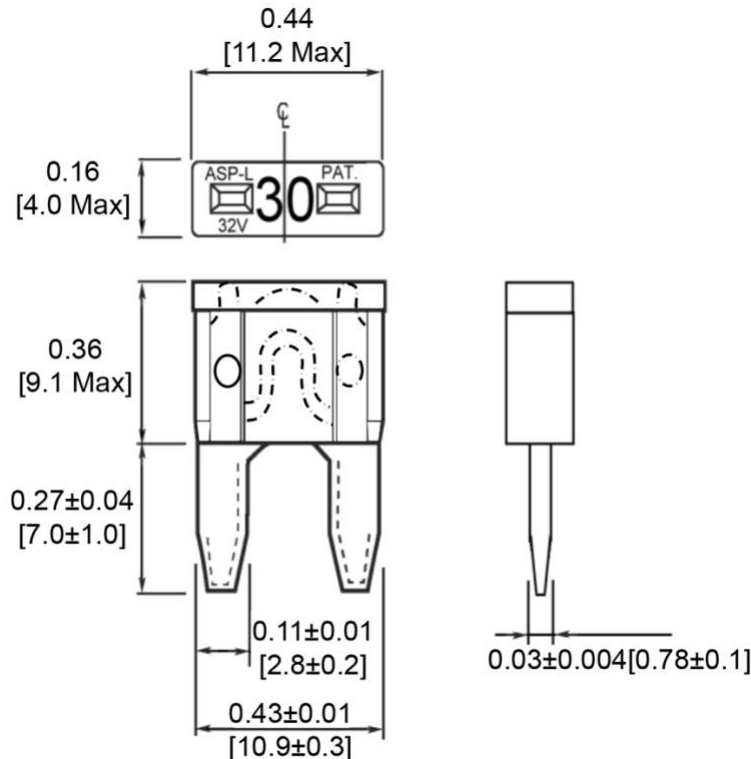

Type APM-I Automotive Blade Fuse Miniature – LED Indicating

www.optifuse.com

(619) 593-5050

Specifications:

- Voltage: 32V DC
- Amperage: 2A, 3A, 4A, 5A, 7.5A, 10A, 15A, 20A, 25A, 30A
- Body: Transparent Plastic Body
- Terminals: Zinc Alloy
- Designed to meet SAE J2077

Part Number	Amperage	Body Color
APM-I-2A	2A	Grey
APM-I-3A	3A	Violet
APM-I-4A	4A	Pink
APM-I-5A	5A	Tan
APM-I-7.5A	7.5A	Brown
APM-I-10A	10A	Red
APM-I-15A	15A	Blue
APM-I-20A	20A	Yellow
APM-I-25A	25A	Clear
APM-I-30A	30A	Green

Time Characteristics:		
% of Rated Current	Min Hold Time	Max Hold Time
110%	100h	
135%		1800s
200%		5s

Mechanical Dimensions: Inches [mm]

Note: All specifications subject to change without notice.

Type APM-I Automotive Blade Fuse Miniature – LED Indicating