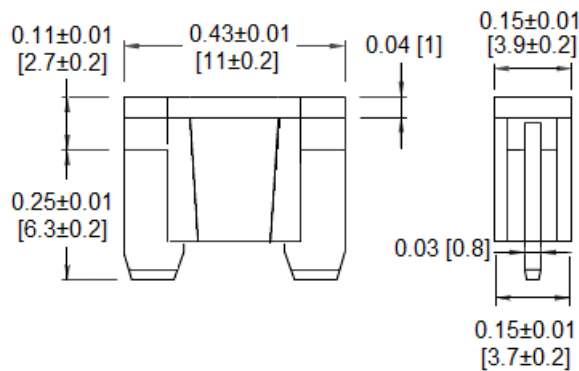

Type APS Automotive Blade Fuse Low Profile Miniature

www.optifuse.com (619) 593-5050

Specifications:

- Voltage: 32V DC
- Amperage: 2A, 3A, 4A, 5A, 7.5A, 10A, 15A, 20A, 25A, 30A
- Body: Polycarbonate
- Terminals: Zinc Alloy
- Interrupt Ratings: 1000A @ 32VDC
- Standards: According to JASO Standard Specifications

Part Number	Amperage	Body Color
APS-2A	2A	Gray
APS-3A	3A	Violet
APS-4A	4A	Pink
APS-5A	5A	Tan
APS -7.5A	7.5A	Brown
APS -10A	10A	Red
APS -15A	15A	Blue
APS -20A	20A	Yellow
APS -25A	25A	Clear
APS -30A	30A	Green

Time Characteristics:		
% of Rated Current	Min Hold Time	Max Hold Time
110%	100h	
135%	750ms	1800s
200%	150ms	5s
350%	80ms	250ms
600%	30ms	100ms

Mechanical Dimensions: Inches [mm]

<p>Warning:</p>	<p>-Operation beyond the specified maximum ratings or improper use may result in damage and possible electrical arcing and/or flame.</p> <p>-Avoid contact of device with chemical solvent. Prolonged contact will damage the device performance.</p>
------------------------	-------------------------------------------------------------------------------------------------------------------------------------------------------------------------------------------------------------------------------------------------------