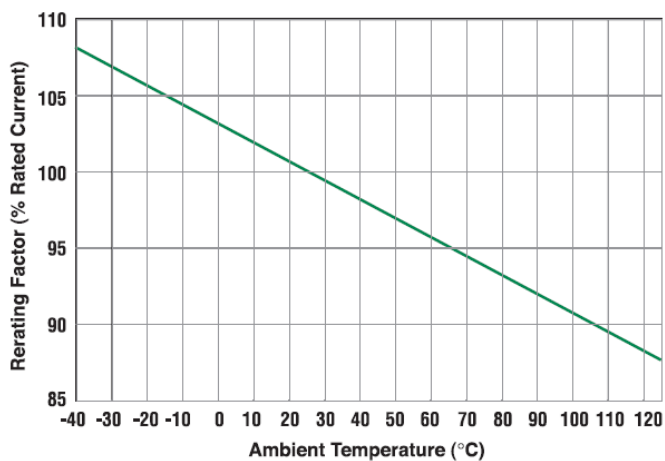

**Type FMX-LP**  
**Automotive Fuse Link**  
**Low Profile “JCASE<sup>®</sup>” Style**

www.optifuse.com (619) 593-5050

**Time Current Curve Graph**

**Temperature Derating Curve**