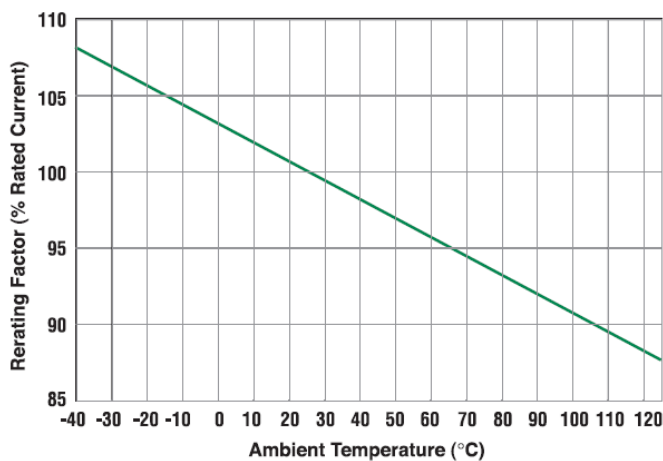

**Type FMX-LP  
Automotive Fuse Link  
Low Profile “JCASE<sup>®</sup>” Style**

www.optifuse.com (619) 593-5050

**Time Current Curve Graph**

**Temperature Derating Curve**