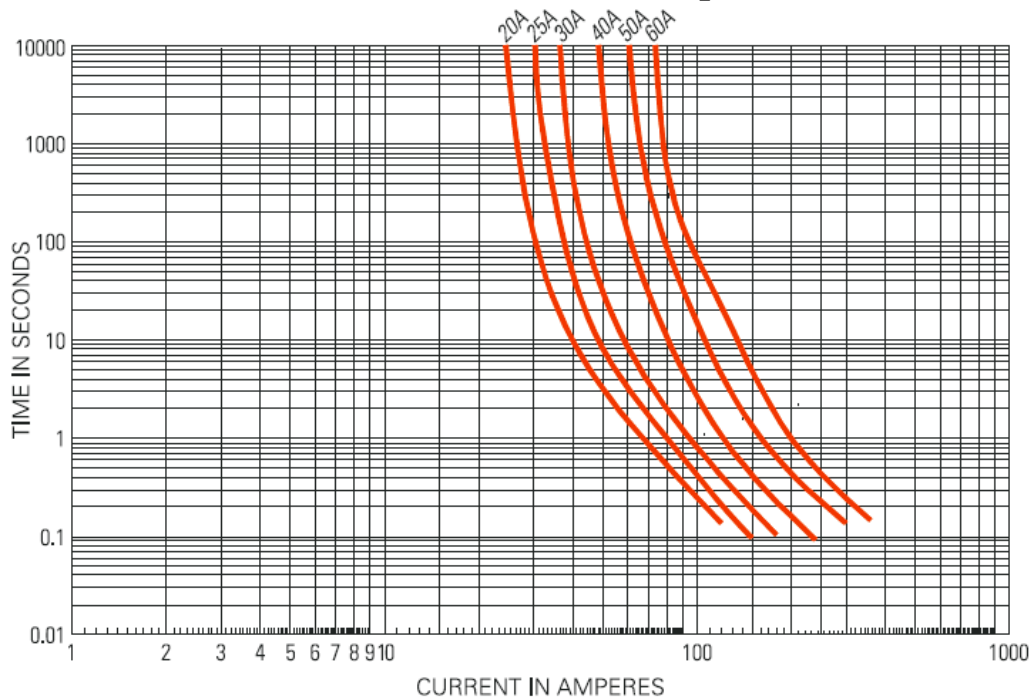

Time Current Curve Graph