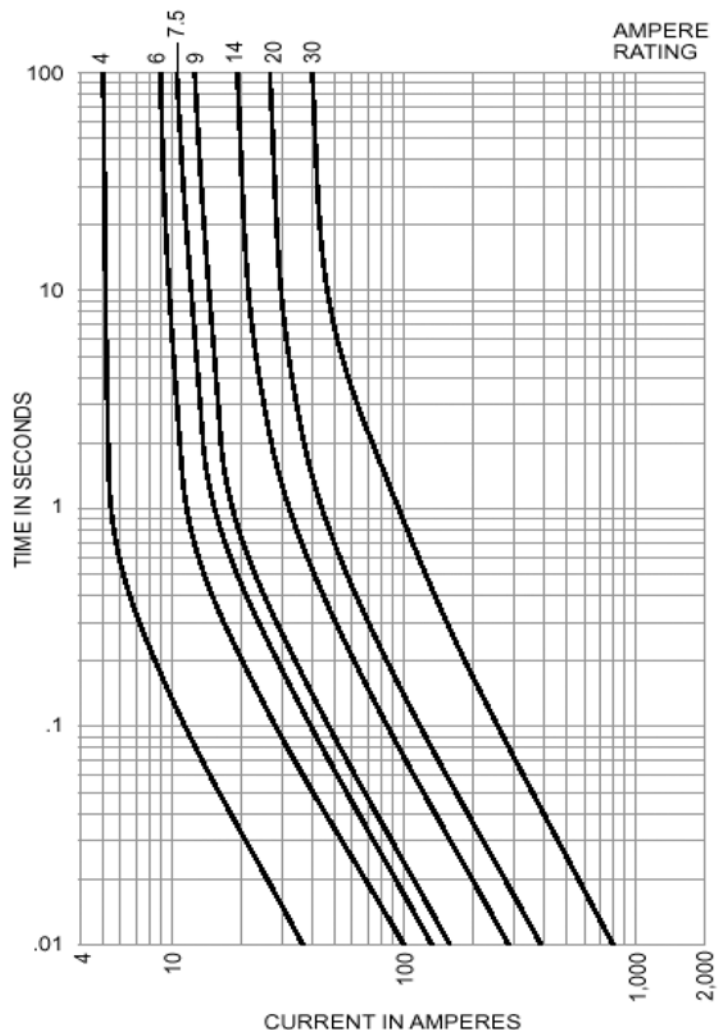

#### General Info:

For Automotive Circuits

Visual indication glass body

SAE specifications

Size varies with rating to prevent over-fusing

For use with In-Line holders and 1/4" clips.

Time-Current Characteristics--Total Clear