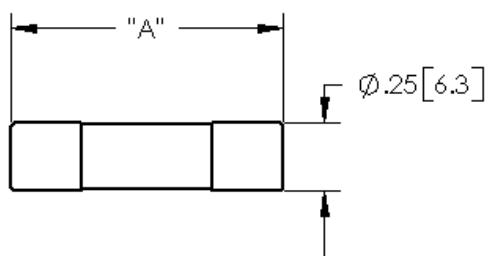

### Automotive Fuse

www.optifuse.com (800) 621-0326

**Product Size:** Ø6.3x25.4mm (Ø1/4"x1")

**Ampere Rating:** 4A~30A

**Voltage Rating:** 32VDC and less

**Agency Standards and Listings:**

**Mechanical Dimensions: Inches[mm]**

Catalog Number	"A" Length	"A" Length
	Inches	MM
FSO-4A	5/8	15.9
FSO-6A	3/4	19.0
FSO-7.5A	7/8	22.2
FSO-9A	7/8	22.2
FSO-14A	1-1/16	27.0
FSO-20A	1-1/4	31.7
FSO-30A	1-7/16	36.5

#### General Info:

For Automotive Circuits

Visual indication glass body

SAE specifications

Size varies with rating to prevent over-fusing

For use with In-Line holders and 1/4" clips.

Time-Current Characteristics--Total Clear