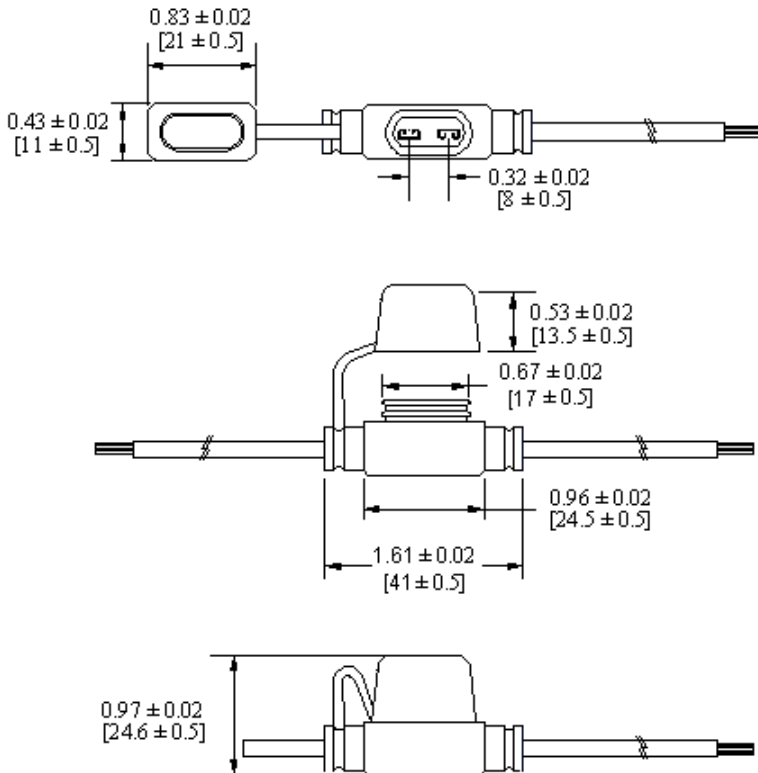

Type LPM-01 In-Line Fuse Holder Mini Auto Blade Fuses Splashproof Type

www.optifuse.com (619) 593-5050

Ratings:

- Fuse Type:** Mini Auto Blade – APMs, ANMs
- Electrical Rating:** 58V
- Temperature Rating:** -40° C to 85° C
- Body:** PVC
- Contacts:** Brass
- IP Rating:** IP65
- Wire Type:** UL1015 rated to FT1 (VW1) – Stranded
- Wire Gauges:** See Wire Gauge Table
- Wire Colors:** Red, Yellow, Orange, Black
- Body colors:** Black
- Standard Wire Length:** 4 inches

Available in various wire gauges and lengths, and wire colors.
Bare Copper wire also available.
Contact factory for those not listed above.

Mechanical Dimensions: Inches [mm]

Part number format

LPM-01B-##Z

Where ## = Wire gauge
Z = Wire color (**R, Y, OR, B**)

Wire Gauge	Max. Amperage
10 AWG	40 A
12 AWG	30 A
14 AWG	20 A
16 AWG	15 A
18 AWG	10 A
20 AWG	7.5 A

Warning:

- Operation beyond the specified maximum ratings or improper use may result in damage and possible electrical arcing and/or flame.
- Avoid contact of device with chemical solvent. Prolonged contact may damage the device performance.
- Not designed for prolonged liquid exposure or submersible applications.