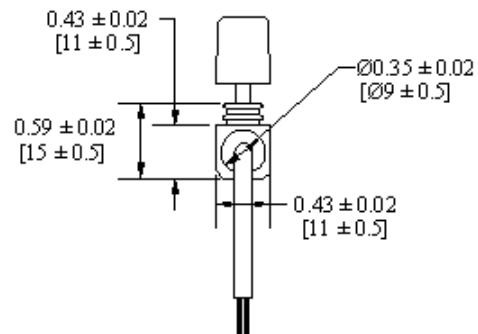

Type LPM-01 In-Line Fuse Holder Mini Auto Blade Fuses Splashproof Type

www.optifuse.com (619) 593-5050

Ratings:

- Fuse Type:** Mini Auto Blade – APMs, ANMs
- Electrical Rating:** 58V
- Temperature Rating:** -40° C to 85° C
- Body:** PVC
- Contacts:** Brass
- IP Rating:** IP65
- Wire Type:** UL1015 rated to FT1 (VW1) – Stranded
- Wire Gauges:** See Wire Gauge Table
- Wire Colors:** Red, Yellow, Orange, Black
- Body colors:** Black
- Standard Wire Length:** 4 inches

Available in various wire gauges and lengths, and wire colors.
Bare Copper wire also available.
Contact factory for those not listed above.

Mechanical Dimensions: Inches [mm]

Part number format

LPM-01B-##Z

Where ## = Wire gauge
Z = Wire color (**R, Y, OR, B**)

Wire Gauge	Max. Amperage
10 AWG	40 A
12 AWG	30 A
14 AWG	20 A
16 AWG	15 A
18 AWG	10 A
20 AWG	7.5 A

Warning:

- Operation beyond the specified maximum ratings or improper use may result in damage and possible electrical arcing and/or flame.
- Avoid contact of device with chemical solvent. Prolonged contact may damage the device performance.
- Not designed for prolonged liquid exposure or submersible applications.