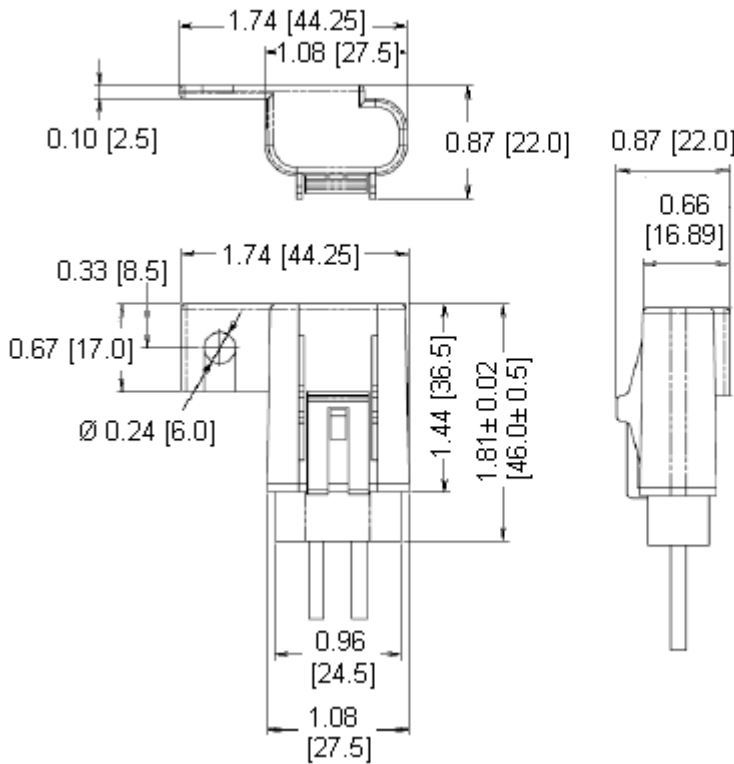

Type LPM-05 Water-Proof In-Line Fuse Holder Automotive Mini. Blade Type

www.optifuse.com (619) 593-5050

Specifications:

- Rating:** 32VDC
- Body/Cap Material:** Polycarbonate
- Seal Material:** Silicon rubber
- Contacts:** Bronze, Tin/Nickel plated
- IP Rating:** IP67
- For use w/ Type APM, ANR Fuse (Miniature Automotive Blade)
- Water-proof with Inter-Locking Cap
- Attached Mounting Bracket
- Standard Wire:** #12, #14, #16 AWG – 12” Loop - Red Color
(Other wire sizes and colors available as special order)

Part number format

LPM-05B-##R

Where

= Wire Gauge (12,14,16 AWG)

Wire Gauge	Max. Amperage
12 AWG	30 A
14 AWG	20 A
16 AWG	15 A

Mechanical Dimensions: Inches [mm]

Warning:

- Operation beyond the specified maximum ratings or improper use may result in damage and possible electrical arcing and/or flame.
- Device are intended for occasional overcurrent protection. Application for repeated overcurrent condition and/or prolonged trip are not anticipated.
- Avoid contact of device with chemical solvent. Prolonged contact will damage the device performance.
- Not intended for submersible water applications.