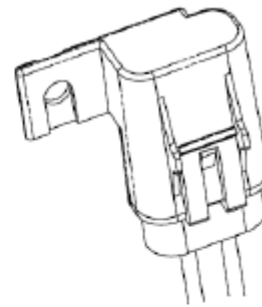

Type LPM-05 Water-Proof In-Line Fuse Holder Automotive Mini. Blade Type

www.optifuse.com (619) 593-5050

Specifications:

- Rating:** 32VDC
- Body/Cap Material:** Polycarbonate
- Seal Material:** Silicon rubber
- Contacts:** Bronze, Tin/Nickel plated
- IP Rating:** IP67
- For use w/ Type APM, ANR Fuse (Miniature Automotive Blade)
- Water-proof with Inter-Locking Cap
- Attached Mounting Bracket
- Standard Wire:** #12, #14, #16 AWG – 12” Loop - Red Color
(Other wire sizes and colors available as special order)

Part number format

LPM-05B-##R

Where

= Wire Gauge (12,14,16 AWG)

Wire Gauge	Max. Amperage
12 AWG	30 A
14 AWG	20 A
16 AWG	15 A

Mechanical Dimensions: Inches [mm]

Warning:

- Operation beyond the specified maximum ratings or improper use may result in damage and possible electrical arcing and/or flame.
- Device are intended for occasional overcurrent protection. Application for repeated overcurrent condition and/or prolonged trip are not anticipated.
- Avoid contact of device with chemical solvent. Prolonged contact will damage the device performance.
- Not intended for submersible water applications.