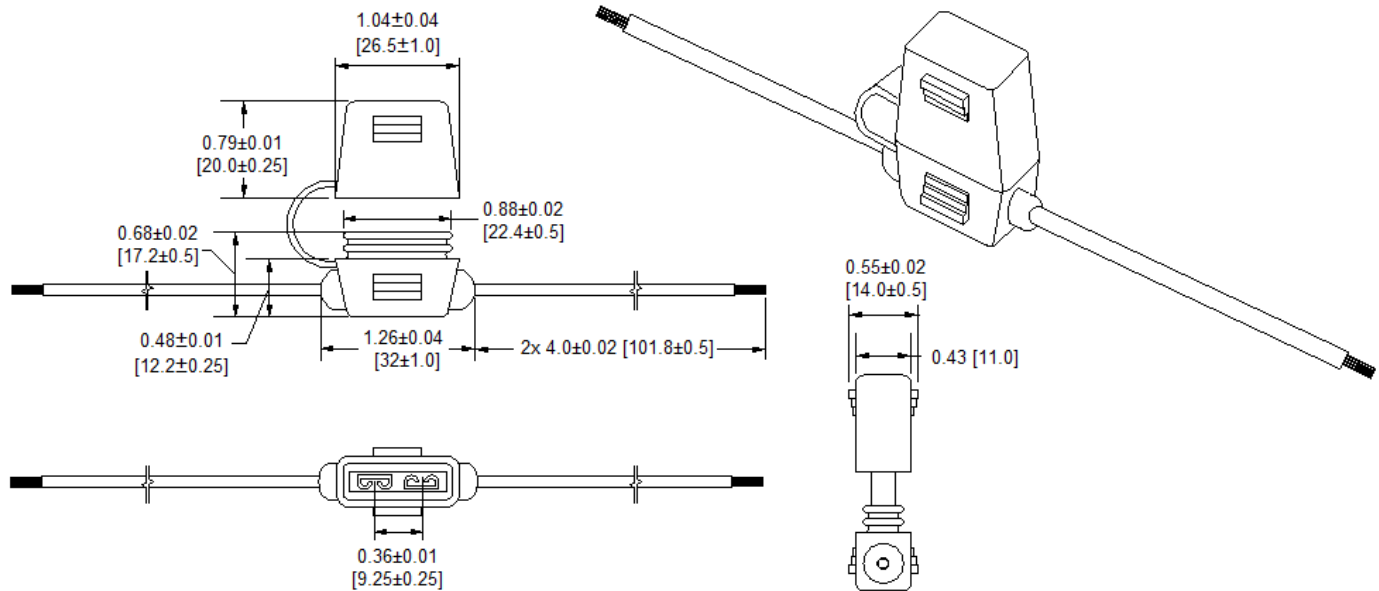

Body: PVC

Contacts: Brass

IP Rating: IP65

Wire Type: UL1015 rated to FT1 (VW1) – Stranded

Standard Wire Sizes: #12 ~ #20 AWG

Standard Wire Colors: Red, Black, Orange, Yellow

Standard Body colors: Black

Standard Wire Length: 4 inches

Part number format

LPR-02B-##Z

Where ## = Wire Gauge

Z = Wire color (R, Y, OR, B)

Wire Gauge	Max. Amperage
#12	30A
#14	20A
#16	15A
#18	10A
#20	7.5A

Available in various wire gauges and lengths, and body and wire colors.
Contact factory for those not listed above.

Mechanical Dimensions: Inches [mm]

Warning:

- Operation beyond the specified maximum ratings or improper use may result in damage and possible electrical arcing and/or flame.
- Avoid contact of device with chemical solvent. Prolonged contact may damage the device performance.
- Not designed for prolonged liquid exposure or submersible applications.