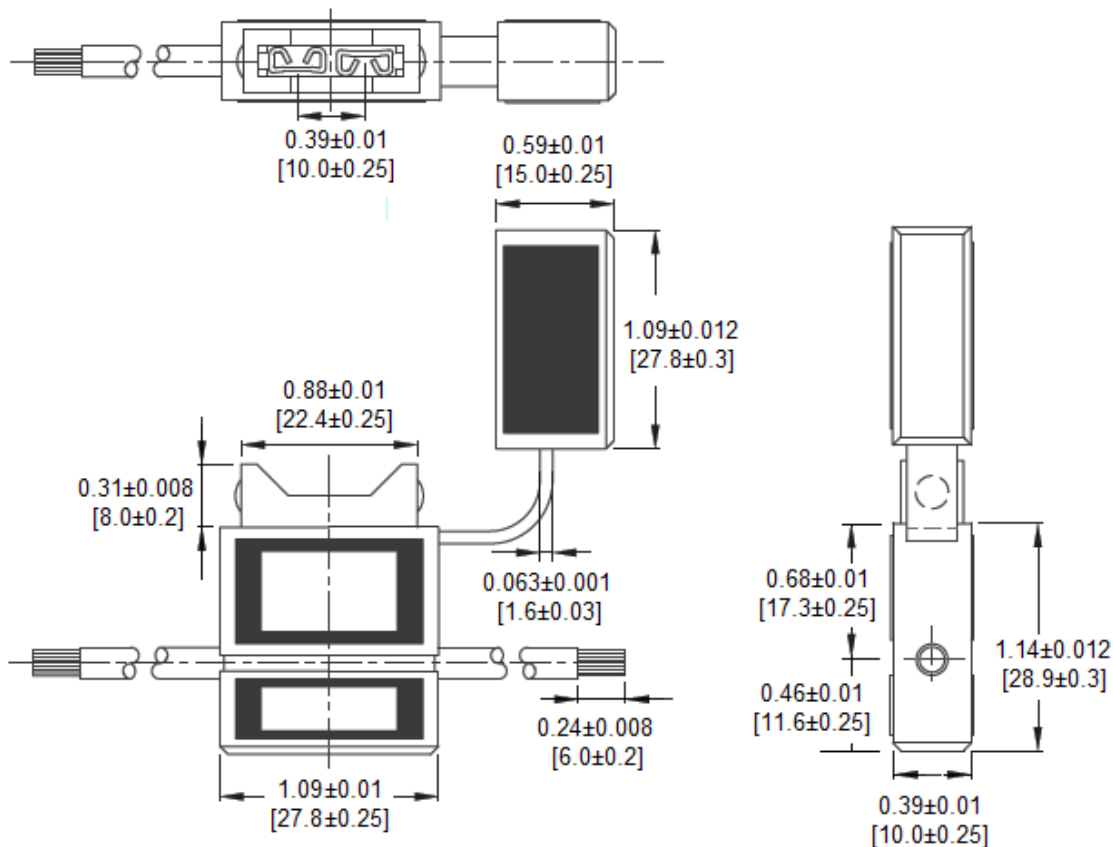

## Ratings:

- Fuse Type:** Automotive Blade – APRs, ANRs
- Electrical Rating:** 30A 58VAC
- The Ambient Temperature:** -40°C to +85°C
- Body:** PVC
- Cap:** Splashproof type
- IP Rating:** IP65
- Wire Sizes:** # 10, # 12, # 14, #16, #18 AWG, UL 1015
- Standard Wire Colors:** Red, Black
- Standard Body Colors:** Red, Black
- Wire Length:** 12 inches – End to End Loop

## Mechanical Dimensions: Inches [mm]

## Part number format

**LPR-03X-##Z**

Where **X** = Body color - Red, Black  
**##** = Wire gauge  
**Z** = Wire color (R or B)

Wire Gauge	Max. Amperage
10 AWG	40 A
12 AWG	30 A
14 AWG	20 A
16 AWG	15 A
18 AWG	10 A