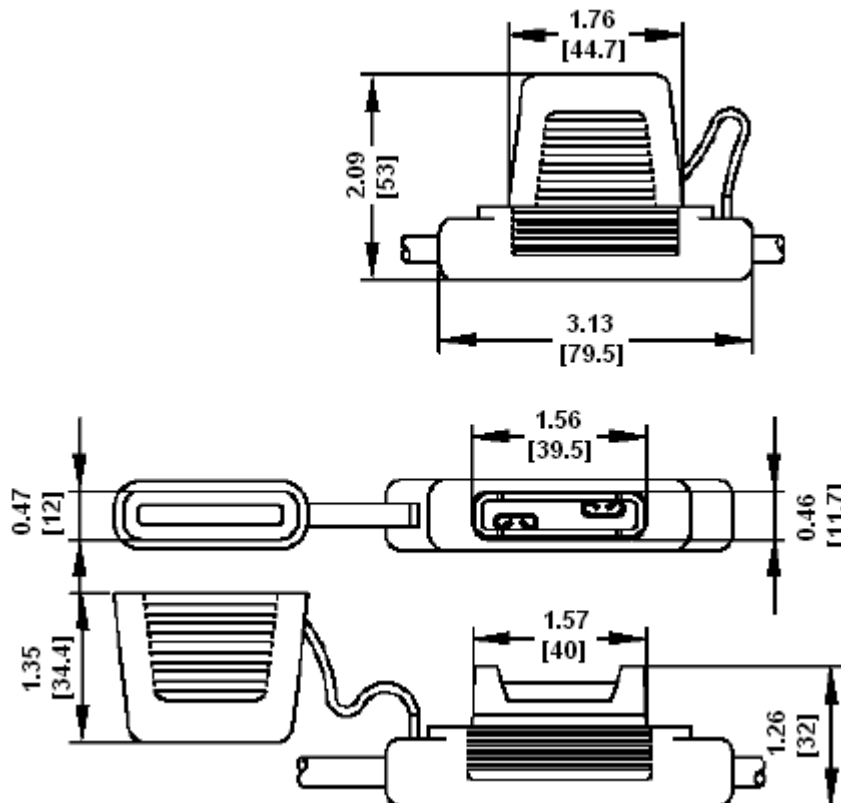

Electrical Rating:

Rated for current up to 100A for #6 wire

Rated for current up to 80A for #8 wire

Voltage: 32V DC

Body: PVC

Contacts: Brass

Cap: Splashproof Cap

IP Rating: IP65

Standard Wire Sizes: #6 ~ #8AWG

Standard Wire Colors: Black and Red

Standard Body colors: Black

Standard Wire Length: 6 inches

Part number format

LPX-01B-##Z

where ## = Wire gauge

Z = Wire color

Available in various wire gauges and lengths, and body and wire colors.
Contact factory for those not listed above.

Mechanical Dimensions: Inches [mm]

Warning:

- Operation beyond the specified maximum ratings or improper use may result in damage and possible electrical arcing and/or flame.
- Avoid contact of device with chemical solvent. Prolonged contact may damage the device performance.
- Not designed for prolonged liquid exposure or submersible applications.