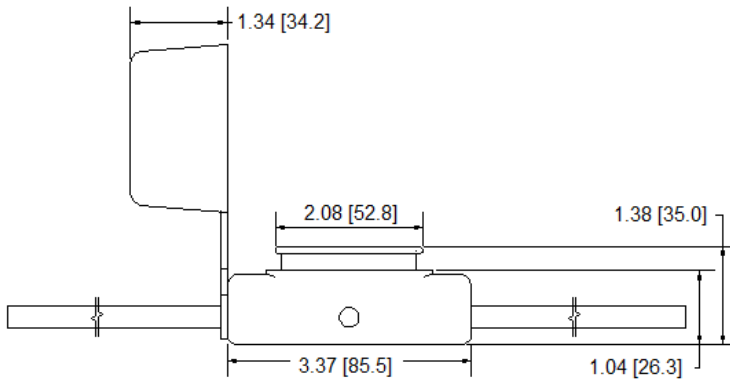

Ambient/Operating Temperature: -40 °C to +85 °C

Body: PVC

Contacts: Brass with Tin Plated

Cap: Splashproof Cap

IP Rating: IP65

Ignition Protected

Standard Wire Sizes: #6 ~ #8 AWG

Standard Wire Colors: See table

Standard Body colors: Black

Standard Wire Length: 5 inches

Available in various wire gauges and lengths, and body and wire colors. Contact factory for those not listed above.

Mechanical Dimensions: Inches [mm]

Part number format

LPX-02B-##Z

where ## = Wire gauge

Z = Wire color (R or B)

Standard Colors for Wire Gauges		
AWG	Standard Wire Color	Max Amperage
#6	Red	80A
#8	Black	60A

Warning:

- Operation beyond the specified maximum ratings or improper use may result in damage and possible electrical arcing and/or flame.
- Avoid contact of device with chemical solvent. Prolonged contact may damage the device performance.
- Not designed for prolonged liquid exposure or submersible applications.