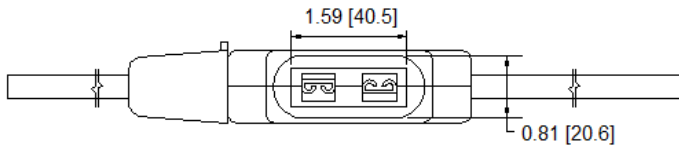

Ambient/Operating Temperature: -40 °C to +85 °C

Body: PVC

Contacts: Brass with Tin Plated

Cap: Splashproof Cap

IP Rating: IP65

Ignition Protected

Standard Wire Sizes: #6 ~ #8 AWG

Standard Wire Colors: See table

Standard Body colors: Black

Standard Wire Length: 5 inches

Available in various wire gauges and lengths, and body and wire colors. Contact factory for those not listed above.

Mechanical Dimensions: Inches [mm]

Part number format

LPX-02B-##Z

where ## = Wire gauge

Z = Wire color (R or B)

Standard Colors for Wire Gauges		
AWG	Standard Wire Color	Max Amperage
#6	Red	80A
#8	Black	60A

Warning:

- Operation beyond the specified maximum ratings or improper use may result in damage and possible electrical arcing and/or flame.
- Avoid contact of device with chemical solvent. Prolonged contact may damage the device performance.
- Not designed for prolonged liquid exposure or submersible applications.