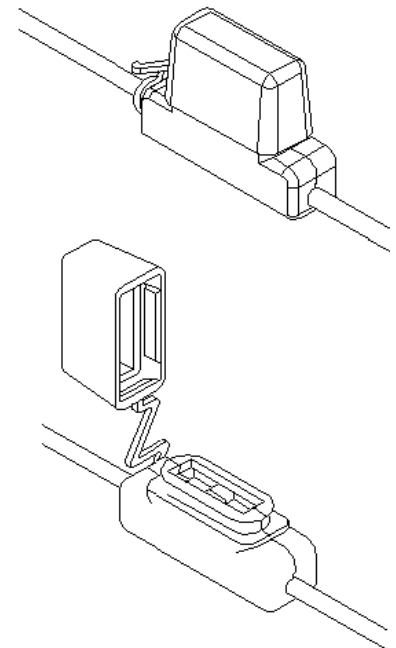

Ambient/Operating Temperature: -40 °C to +85 °C

Body: PVC

Contacts: Brass with Tin Plated

Cap: Splashproof Cap

IP Rating: IP65

Ignition Protected

Standard Wire Sizes: #6 ~ #8 AWG

Standard Wire Colors: See table

Standard Body colors: Black

Standard Wire Length: 5 inches

Available in various wire gauges and lengths, and body and wire colors. Contact factory for those not listed above.

Mechanical Dimensions: Inches [mm]

Part number format

LPX-02B-##Z

where ## = Wire gauge

Z = Wire color (R or B)

Standard Colors for Wire Gauges		
AWG	Standard Wire Color	Max Amperage
#6	Red	80A
#8	Black	60A

Warning:

- Operation beyond the specified maximum ratings or improper use may result in damage and possible electrical arcing and/or flame.
- Avoid contact of device with chemical solvent. Prolonged contact may damage the device performance.
- Not designed for prolonged liquid exposure or submersible applications.