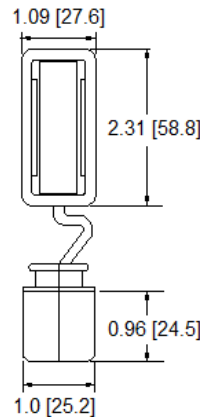

Ambient/Operating Temperature: -40 °C to +85 °C

Body: PVC

Contacts: Brass with Tin Plated

Cap: Splashproof Cap

IP Rating: IP65

Ignition Protected

Standard Wire Sizes: #6 ~ #8 AWG

Standard Wire Colors: See table

Standard Body colors: Black

Standard Wire Length: 5 inches

Available in various wire gauges and lengths, and body and wire colors. Contact factory for those not listed above.

Mechanical Dimensions: Inches [mm]

Part number format

LPX-02B-##Z

where ## = Wire gauge

Z = Wire color (R or B)

Standard Colors for Wire Gauges		
AWG	Standard Wire Color	Max Amperage
#6	Red	80A
#8	Black	60A

Warning:

- Operation beyond the specified maximum ratings or improper use may result in damage and possible electrical arcing and/or flame.
- Avoid contact of device with chemical solvent. Prolonged contact may damage the device performance.
- Not designed for prolonged liquid exposure or submersible applications.