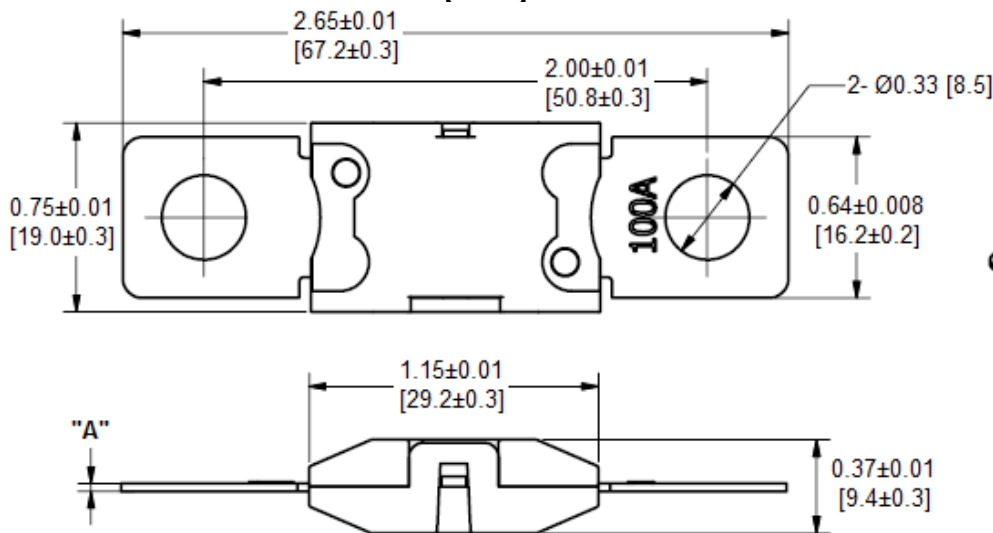

Type MGGA
Slow Blow Automotive (MEGA®)¹
Limiter Fuse
2" (50.8mm) Center to Center Bolt-on

www.optifuse.com (619) 593-5050

Interrupting Rating (IR): 1000A @ 32VDC
Operating Temperature: -40°C ~ 125°C

Body: PES
Terminals: Copper Alloy, tin plated

Product Information:

Part Number	Ampere Rating	Voltage Rating (VDC)	Stamp Color Code	Terminal Thickness Dimension "A"	Nominal Cold Resistance (mΩ)	Minimum Melting I²t (A² Sec.)
MGGA-100	100	32	Yellow	0.031" / 0.8mm	0.55	31,100
MGGA-125	125	32	Green	0.031" / 0.8mm	0.43	57,800
MGGA-150	150	32	Orange	0.031" / 0.8mm	0.35	100,000
MGGA-175	175	32	White/Clear	0.031" / 0.8mm	0.27	168,000
MGGA-200	200	32	Blue	0.031" / 0.8mm	0.26	204,000
MGGA-225	225	32	Tan	0.039" / 1.0mm	0.23	257,000
MGGA-250	250	32	Pink	0.039" / 1.0mm	0.19	389,000
MGGA-300	300	32	Gray	0.039" / 1.0mm	0.22	513,000

Product Dimensions: Inches [mm]

Note: All specifications subject to change without notice.

Rev C 08/2017 - Page: 1/2
 Code:J01-01H

1. MEGA® is a registered trademark of Littelfuse.

**Type MGGA
 Slow Blow Automotive (MEGA®)¹
 Limiter Fuse
 2" (50.8mm) Center to Center**