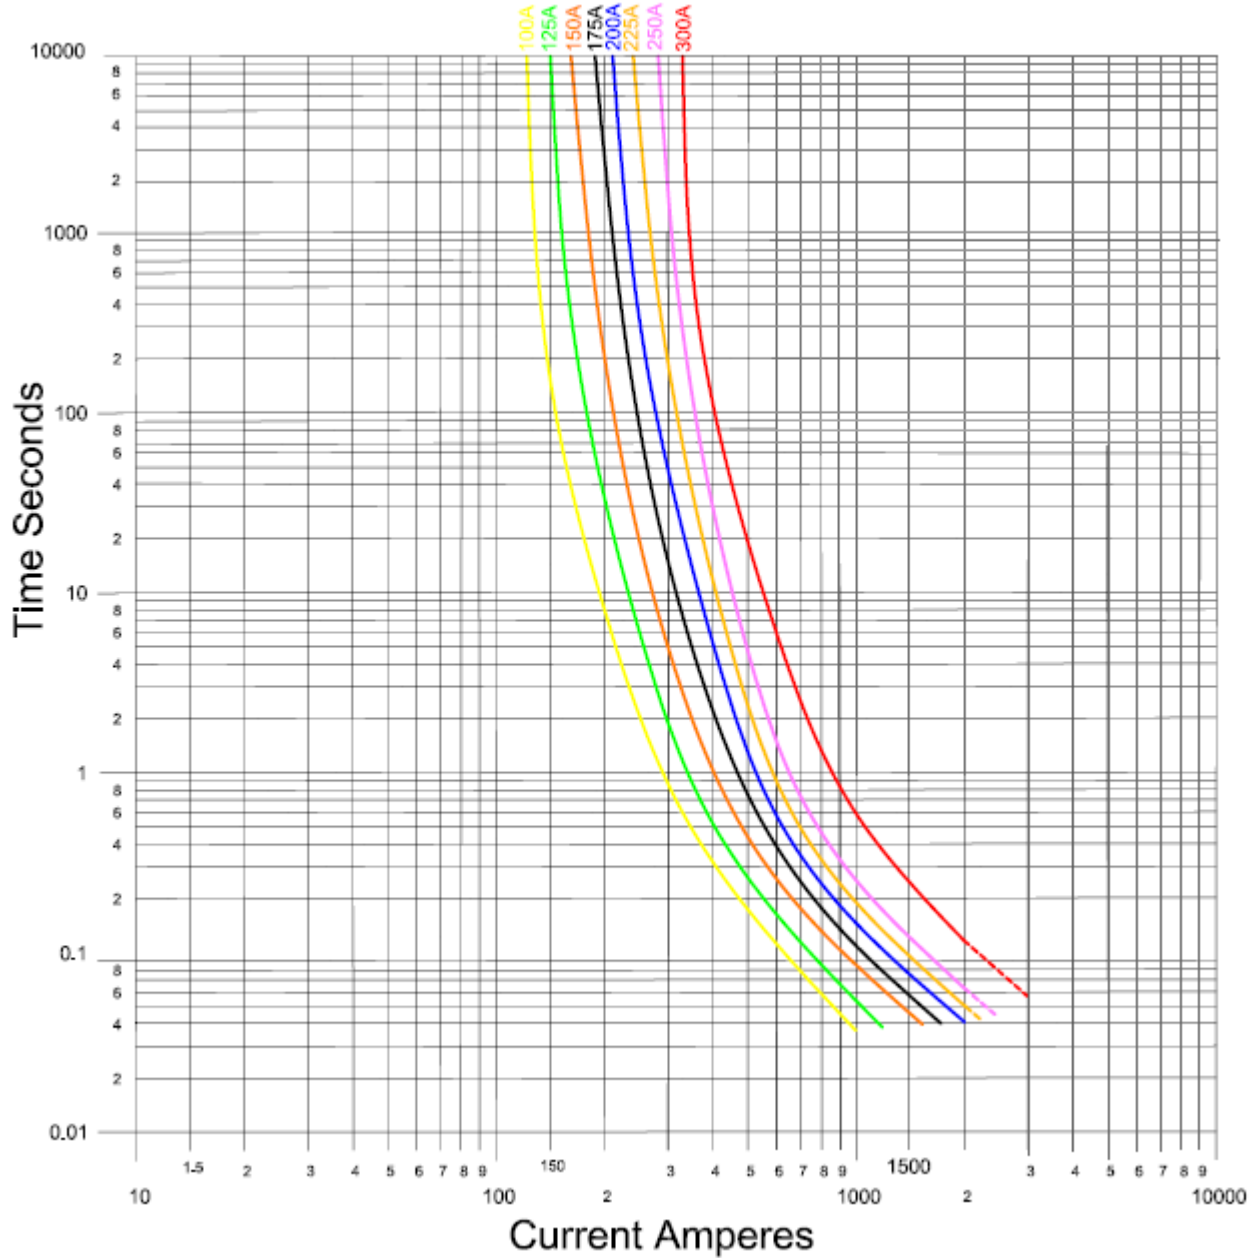

Average Time Current Curves:

Warning:

- -Operation beyond the specified maximum ratings or improper use may result in damage and possible electrical arcing and/or flame.
- -Limiter Fuses are intended for occasional overcurrent protection. Application for repeated overcurrent condition and/or prolonged trip are not anticipated.
- -Avoid contact of Limiter Fuses with chemical solvent. Prolonged contact will damage the device performance.

Note: All specifications subject to change without notice.

Rev C 08/2017 - Page: 2/2
Code:J01-01H

1. MEGA® is a registered trademark of Littelfuse.