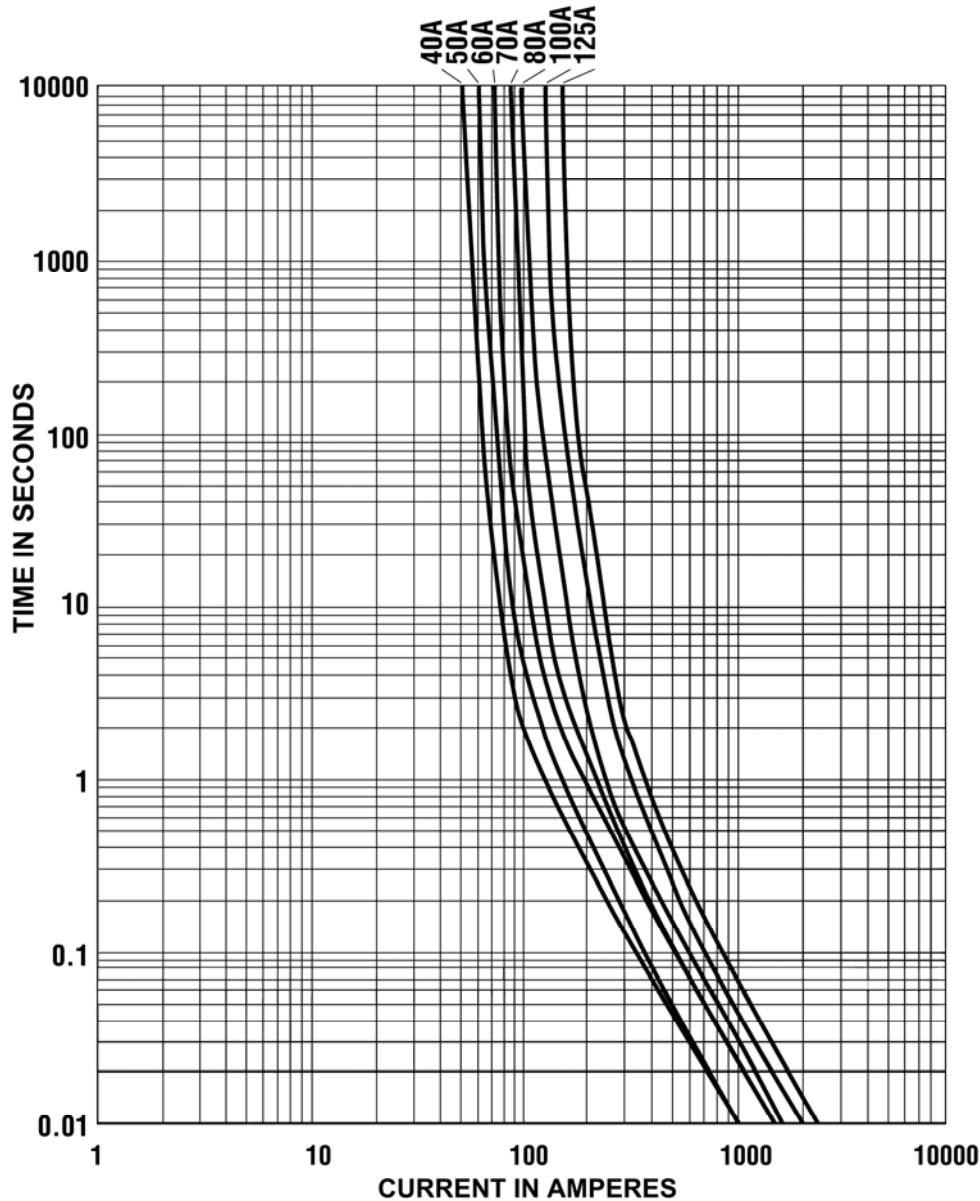

Average Time Current Curves:

	Warning: -Operation beyond the specified maximum ratings or improper use may result in damage and possible electrical arcing and/or flame.
	-Limiter Fuses are intended for occasional overcurrent protection. Application for repeated overcurrent condition and/or prolonged trip are not anticipated. -Avoid contact of Limiter Fuses with chemical solvent. Prolonged contact will damage the device performance.

Note: All specifications subject to change without notice.

Rev B 04/2011 - Page: 2/2
Code: J01-01W

1. MIDI® is a registered trademark of Littelfuse.