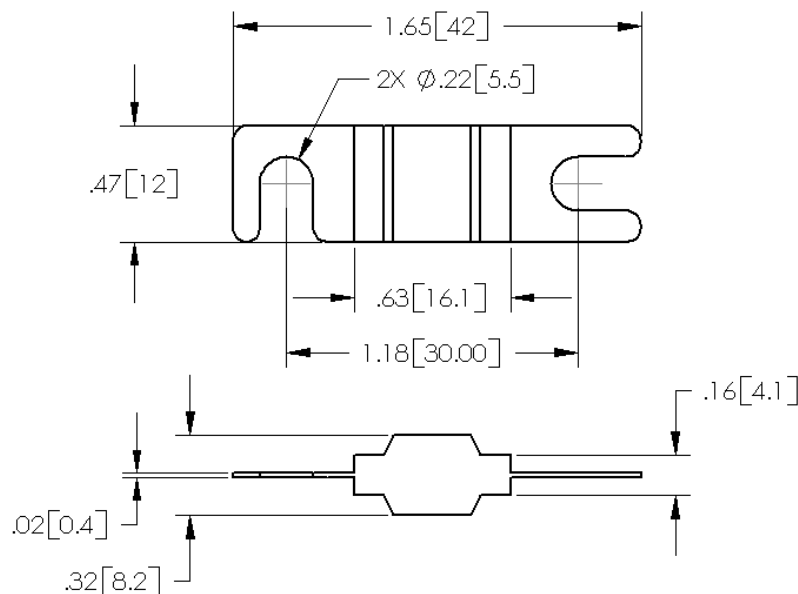

**Electrical Characteristics:**

Rating A (In)	100% In	110% In	150% In	200% In	300% In
<b>Time</b>	Min 100 hr.	Min 4 hr.	60 sec ~ 3600 sec	1 sec ~ 100 sec	.03 ~ 15sec

**Product Information**

Part Number	Ampere Rating	Voltage Rating (VDC)	Stamp Color Code	Nominal Cold Resistance (mΩ)
MID-030	30	32	Orange	N/A
MID-040	40	32	Green	1.3
MID-050	50	32	Red	1.04
MID-060	60	32	Yellow	0.87
MID-070	70	32	Brown	0.72
MID-080	80	32	Clear	0.56
MID-100	100	32	Blue	0.45
MID-125	125	32	Pink	0.40
MID-150	150	32	Gray	0.33
MID-200	200	32	Violet	N/A

**MID Product Dimensions: Inches[mm]**

Note: All specifications subject to change without notice.

Rev B 04/2011 - Page: 1/2  
 Code: J01-01W

1. MIDI® is a registered trademark of Littelfuse.

**Type MID**  
**Fast Acting Automotive (MIDI®)<sup>1</sup>**  
**Limiter Fuse**  
**30mm Center to Center Bolt-On**