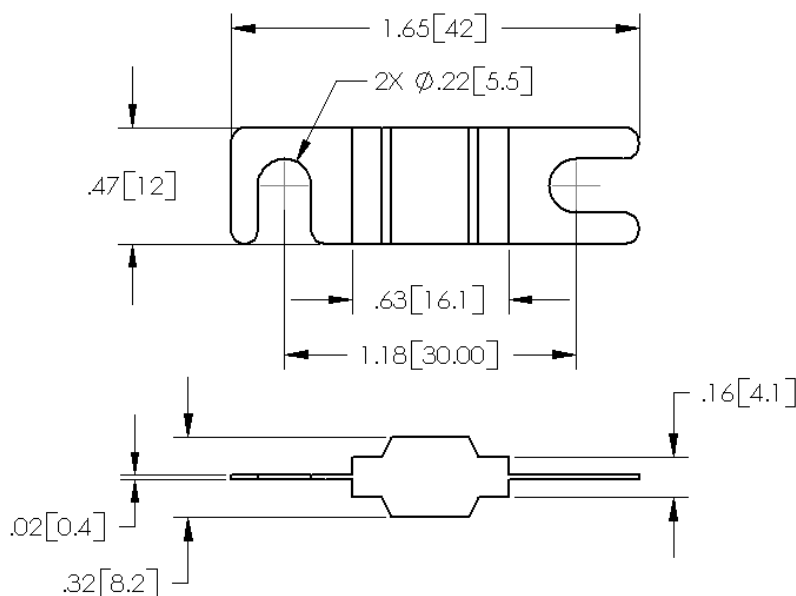

Type MID
Fast Acting Automotive (MIDI®)¹
Limiter Fuse
30mm Center to Center Bolt-On

www.optifuse.com (619) 593-5050

Interrupting Rating (IR): 1000A @ 32VDC

Operating Temperature: -40°C ~ 125°C

Electrical Characteristics:

Rating A (In)	100% In	110% In	150% In	200% In	300% In
Time	Min 100 hr.	Min 4 hr.	60 sec ~ 3600 sec	1 sec ~ 100 sec	.03 ~ 15sec

Product Information

Part Number	Ampere Rating	Voltage Rating (VDC)	Stamp Color Code	Nominal Cold Resistance (mΩ)
MID-030	30	32	Orange	N/A
MID-040	40	32	Green	1.3
MID-050	50	32	Red	1.04
MID-060	60	32	Yellow	0.87
MID-070	70	32	Brown	0.72
MID-080	80	32	Clear	0.56
MID-100	100	32	Blue	0.45
MID-125	125	32	Pink	0.40
MID-150	150	32	Gray	0.33
MID-200	200	32	Violet	N/A

MID Product Dimensions: Inches[mm]

Note: All specifications subject to change without notice.

Rev B 04/2011 - Page: 1/2
 Code: J01-01W

1. MIDI® is a registered trademark of Littelfuse.

Type MID
Fast Acting Automotive (MIDI®)¹
Limiter Fuse
30mm Center to Center Bolt-On