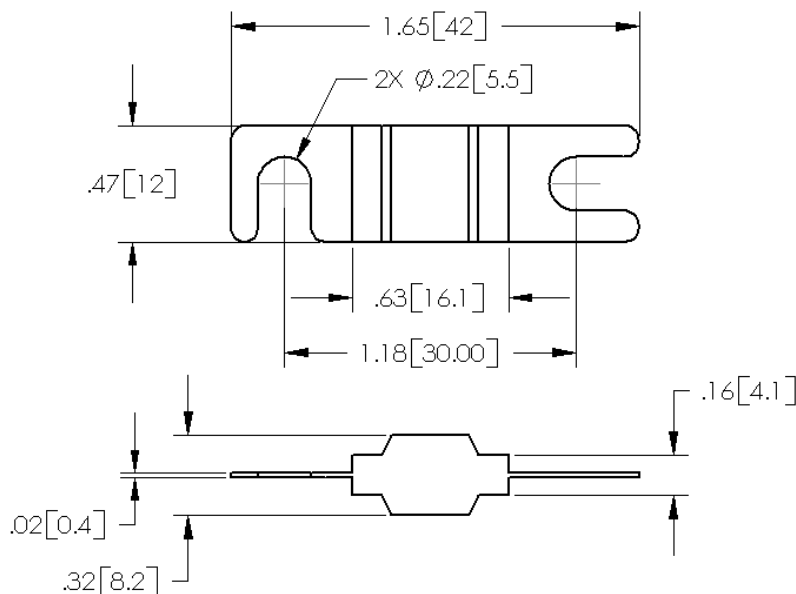

Type MID
Fast Acting Automotive (MIDI®)¹
Limiter Fuse
30mm Center to Center Bolt-On

www.optifuse.com (619) 593-5050

Interrupting Rating (IR): 1000A @ 32VDC
Operating Temperature: -40°C ~ 125°C

Electrical Characteristics:

Rating A (In)	100% In	110% In	150% In	200% In	300% In
Time	Min 100 hr.	Min 4 hr.	60 sec ~ 3600 sec	1 sec ~ 100 sec	.03 ~ 15sec

Product Information

Part Number	Ampere Rating	Voltage Rating (VDC)	Stamp Color Code	Nominal Cold Resistance (mΩ)
MID-030	30	32	Orange	N/A
MID-040	40	32	Green	1.3
MID-050	50	32	Red	1.04
MID-060	60	32	Yellow	0.87
MID-070	70	32	Brown	0.72
MID-080	80	32	Clear	0.56
MID-100	100	32	Blue	0.45
MID-125	125	32	Pink	0.40
MID-150	150	32	Gray	0.33
MID-200	200	32	Violet	N/A

MID Product Dimensions: Inches[mm]

Note: All specifications subject to change without notice.

Rev B 04/2011 - Page: 1/2
 Code: J01-01W

1. MIDI® is a registered trademark of Littelfuse.

Type MID
Fast Acting Automotive (MIDI®)¹
Limiter Fuse
30mm Center to Center Bolt-On