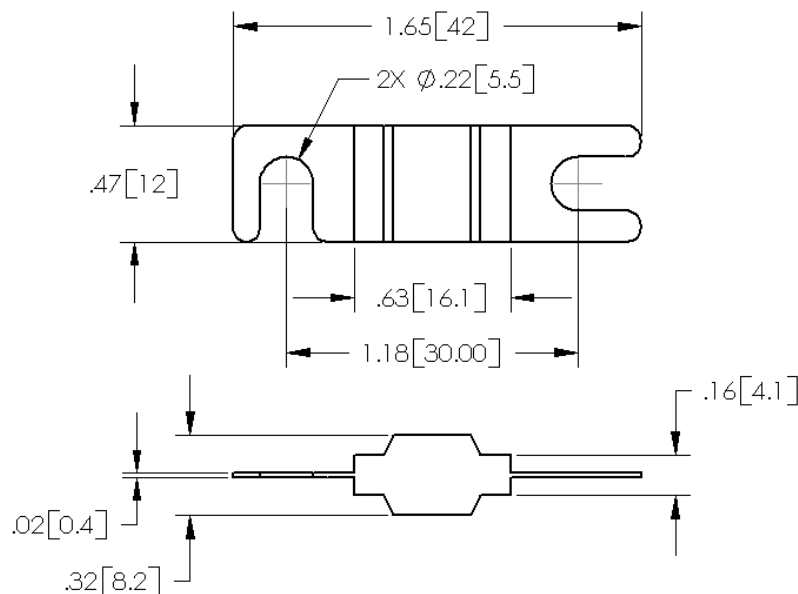

Type MID
Fast Acting Automotive (MIDI®)¹
Limiter Fuse
30mm Center to Center Bolt-On

www.optifuse.com (619) 593-5050

Interrupting Rating (IR): 1000A @ 32VDC
Operating Temperature: -40°C ~ 125°C

Electrical Characteristics:

Rating A (In)	100% In	110% In	150% In	200% In	300% In
Time	Min 100 hr.	Min 4 hr.	60 sec ~ 3600 sec	1 sec ~ 100 sec	.03 ~ 15sec

Product Information

Part Number	Ampere Rating	Voltage Rating (VDC)	Stamp Color Code	Nominal Cold Resistance (mΩ)
MID-030	30	32	Orange	N/A
MID-040	40	32	Green	1.3
MID-050	50	32	Red	1.04
MID-060	60	32	Yellow	0.87
MID-070	70	32	Brown	0.72
MID-080	80	32	Clear	0.56
MID-100	100	32	Blue	0.45
MID-125	125	32	Pink	0.40
MID-150	150	32	Gray	0.33
MID-200	200	32	Violet	N/A

MID Product Dimensions: Inches[mm]

Note: All specifications subject to change without notice.

Rev B 04/2011 - Page: 1/2
 Code: J01-01W

1. MIDI® is a registered trademark of Littelfuse.

Type MID
Fast Acting Automotive (MIDI®)¹
Limiter Fuse
30mm Center to Center Bolt-On