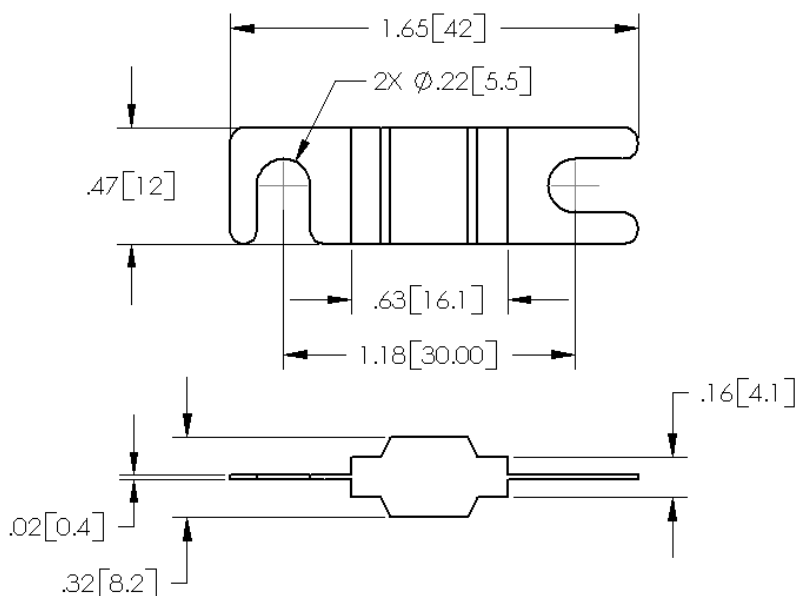

**Electrical Characteristics:**

Rating A (In)	100% In	110% In	150% In	200% In	300% In
<b>Time</b>	Min 100 hr.	Min 4 hr.	60 sec ~ 3600 sec	1 sec ~ 100 sec	.03 ~ 15sec

**Product Information**

Part Number	Ampere Rating	Voltage Rating (VDC)	Stamp Color Code	Nominal Cold Resistance (mΩ)
MID-030	30	32	Orange	N/A
MID-040	40	32	Green	1.3
MID-050	50	32	Red	1.04
MID-060	60	32	Yellow	0.87
MID-070	70	32	Brown	0.72
MID-080	80	32	Clear	0.56
MID-100	100	32	Blue	0.45
MID-125	125	32	Pink	0.40
MID-150	150	32	Gray	0.33
MID-200	200	32	Violet	N/A

**MID Product Dimensions: Inches[mm]**

Note: All specifications subject to change without notice.

Rev B 04/2011 - Page: 1/2  
 Code: J01-01W

1. MIDI® is a registered trademark of Littelfuse.

**Type MID**  
**Fast Acting Automotive (MIDI®)<sup>1</sup>**  
**Limiter Fuse**  
**30mm Center to Center Bolt-On**