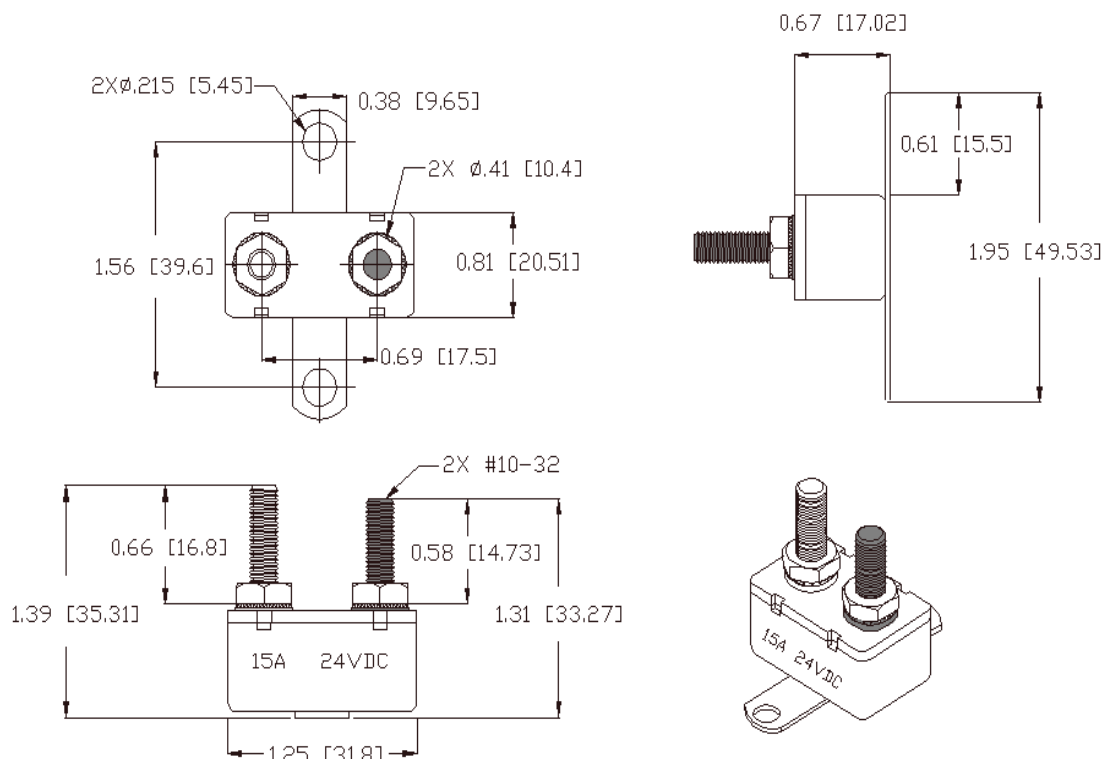

Mechanical Dimensions: Inches [mm]

Warning:

- -Operation beyond the specified maximum ratings or improper use may result in damage and possible electrical arcing and/or flame.
- -Device are intended for occasional overcurrent protection. Application for repeated overcurrent condition and/or prolonged trip are not anticipated.
- -Avoid contact of device with chemical solvent. Prolonged contact will damage the device performance.