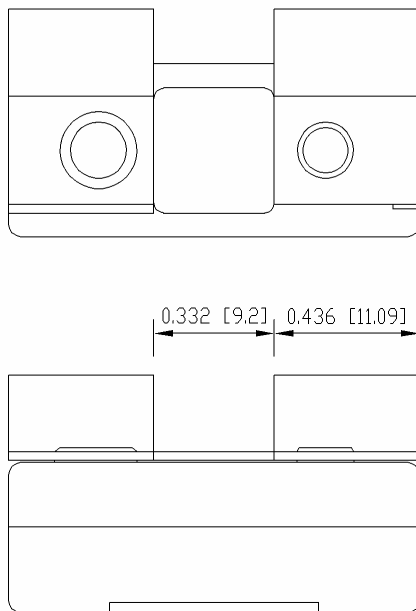

Type MOCB2-PCL Modified Reset Circuit Breaker Automotive Type II Fuse Clip Type

www.optifuse.com (619) 593-5050

Specifications:

- Modified Reset Type Circuit Breaker. Modified reset circuit breakers are devices that are opened by over-current and remain open as long as the power is on to the affected circuit or until the load is removed.
- Conform to American National Standard SAE J553
- Body: Plastic
- Voltage: 12 VDC
- Amperage: 10A, 15A, 20A, 25A, 30A, 35A, 40A
- Fits both 1/4" and 7/8" Fuse Clips

Current Rating:

Rating	Open Time
100% ± 1.5%	> 30 min
135% ± 1.5%	< 30 min
200% ± 1.5%	< 1 min

- Packing: 100pc/inner box
1000pc/14kg/16kg/0.63'
available in Box or Blister Card

Mechanical Dimensions: Inches [mm]