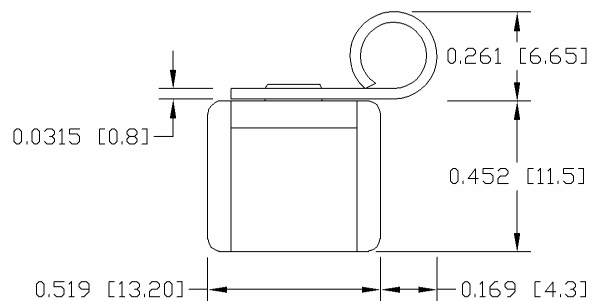

Type MOCB2-PCL Modified Reset Circuit Breaker Automotive Type II Fuse Clip Type

www.optifuse.com (619) 593-5050

Specifications:

- Modified Reset Type Circuit Breaker. Modified reset circuit breakers are devices that are opened by over-current and remain open as long as the power is on to the affected circuit or until the load is removed.
- Conform to American National Standard SAE J553
- Body: Plastic
- Voltage: 12 VDC
- Amperage: 10A, 15A, 20A, 25A, 30A, 35A, 40A
- Fits both 1/4" and 7/8" Fuse Clips

Current Rating:

Rating	Open Time
100% ± 1.5%	> 30 min
135% ± 1.5%	< 30 min
200% ± 1.5%	< 1 min

- Packing: 100pc/inner box
1000pc/14kg/16kg/0.63'
available in Box or Blister Card

Mechanical Dimensions: Inches [mm]