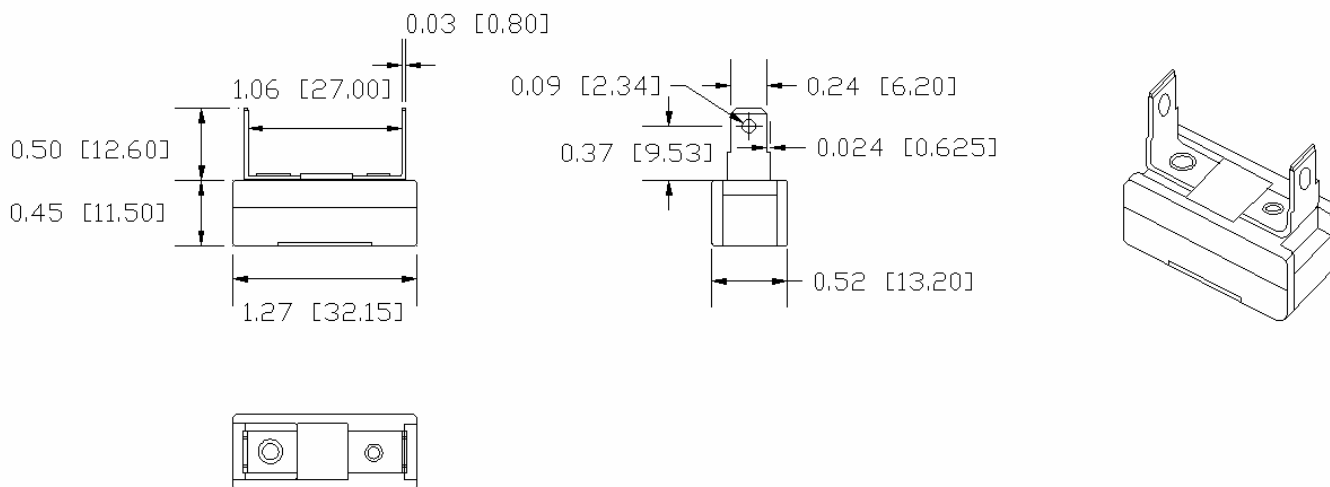

# Type MOCB2-TP Modified Reset Circuit Breaker Automotive Type II Terminal Type

www.optifuse.com (619) 593-5050

## Specifications:

- Modified Reset Type Circuit Breaker. Modified reset circuit breakers are devices that are opened by over-current and remain open as long as the power is on to the affected circuit or until load is removed.
- Conforms to American National Standard SAE J553
- Body: Plastic
- Terminals: Quick Connect
- Voltage: 12 VDC
- Amperage: 10A, 15A, 20A, 25A, 30A, 35A, 40A

## Mechanical Dimensions: Inches [mm]