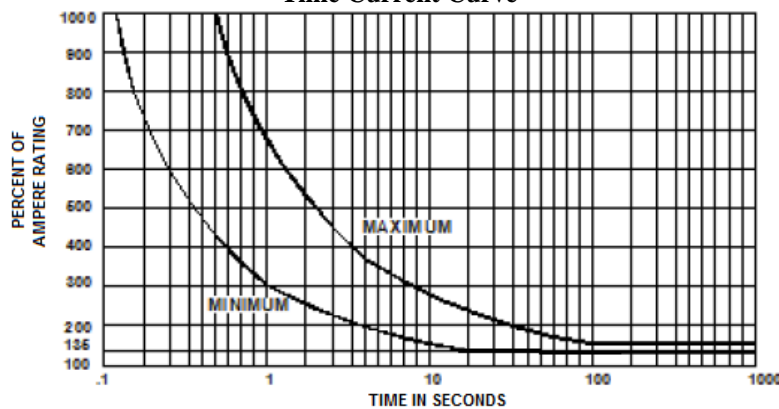

Time Current Curve