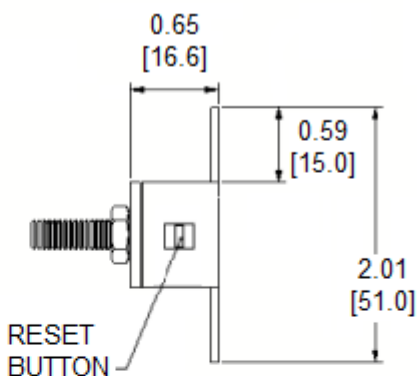

Mechanical Dimensions: Inches [mm]

Warning:

-Operation beyond the specified maximum ratings or improper use may result in damage and possible electrical arcing and/or flame.

-Device are intended for occasional overcurrent protection. Application for repeated overcurrent condition and/or prolonged trip are not anticipated.

-Avoid contact of device with chemical solvent. Prolonged contact will damage the device performance.

Note: All specifications subject to change without notice.

Rev C 10/2017 - Page: 1/1
Code Y01-01H