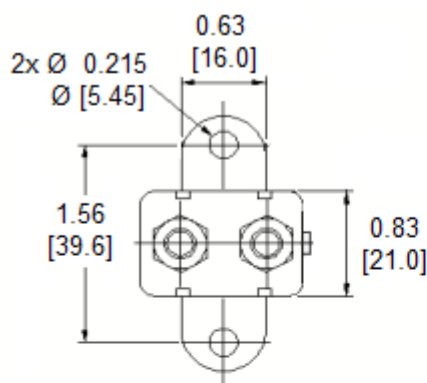

Mechanical Dimensions: Inches [mm]

Warning:

-Operation beyond the specified maximum ratings or improper use may result in damage and possible electrical arcing and/or flame.

-Device are intended for occasional overcurrent protection. Application for repeated overcurrent condition and/or prolonged trip are not anticipated.

-Avoid contact of device with chemical solvent. Prolonged contact will damage the device performance.

Note: All specifications subject to change without notice.

Rev C 10/2017 - Page: 1/1
Code Y01-01H