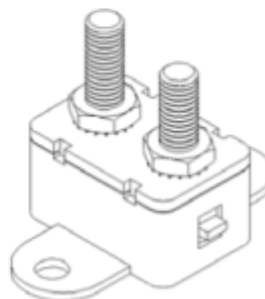

Mechanical Dimensions: Inches [mm]

Warning:

-Operation beyond the specified maximum ratings or improper use may result in damage and possible electrical arcing and/or flame.

-Device are intended for occasional overcurrent protection. Application for repeated overcurrent condition and/or prolonged trip are not anticipated.

-Avoid contact of device with chemical solvent. Prolonged contact will damage the device performance.

Note: All specifications subject to change without notice.

Rev C 10/2017 - Page: 1/1
Code Y01-01H