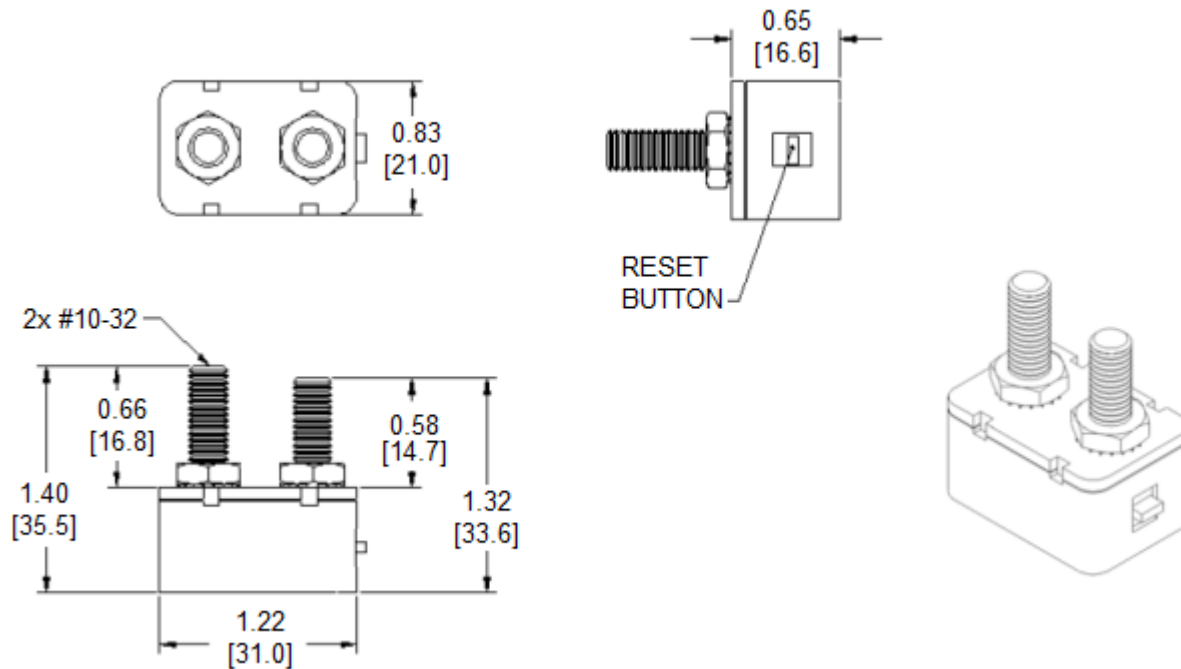

## Specifications:

Manual Reset Type Circuit Breaker  
 Voltage: 24VDC  
 Amperage: 10A, 15A, 20A, 25A, 30A, 35A, 40A, 50A  
 Terminals: Battery – Copper Plate (0.58”), Auxiliary – Zinc Plate (0.66”)  
 Conforms to American National Standard SAE J553  
 Body: PBT  
 Operating Temperature: -10° F ~ 150° F  
 Storage Temperature: -20° F ~ 200° F

## Mechanical Dimensions: Inches [mm]

|  |  |
|--|--|
|  | <p><b>Warning:</b> -Operation beyond the specified maximum ratings or improper use may result in damage and possible electrical arcing and/or flame.</p>     |
|  | <p>-Device are intended for occasional overcurrent protection. Application for repeated overcurrent condition and/or prolonged trip are not anticipated.</p> |
|  | <p>-Avoid contact of device with chemical solvent. Prolonged contact will damage the device performance.</p>   |