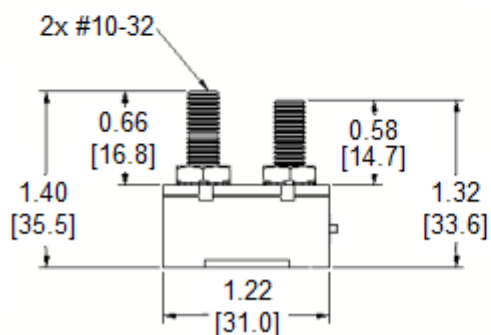

Voltage: 24VDC

Amperage: 10A, 15A, 20A, 25A, 30A, 35A, 40A, 50A

Terminals: Battery – Copper Plate (0.58”), Auxiliary – Zinc Plate (0.66”)

Conforms to American National Standard SAE J553

Body: PBT

Operating Temperature: -10° F ~ 150° F

Storage Temperature: -20° F ~ 200° F

Current Rating:

Rating	Open Time
100% ± 1.5%	> 30 Min
135% ± 1.5%	< 30 Min
200% ± 1.5%	< 1 Min

Mechanical Dimensions: Inches [mm]

Warning:

-Operation beyond the specified maximum ratings or improper use may result in damage and possible electrical arcing and/or flame.