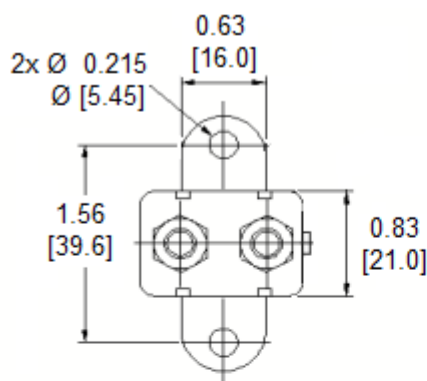

Mechanical Dimensions: Inches [mm]

Warning:

-Operation beyond the specified maximum ratings or improper use may result in damage and possible electrical arcing and/or flame.

-Device are intended for occasional overcurrent protection. Application for repeated overcurrent condition and/or prolonged trip are not anticipated.

-Avoid contact of device with chemical solvent. Prolonged contact will damage the device performance.

Note: All specifications subject to change without notice.

Rev C 10/2017 - Page: 1/1
Code Y01-01H