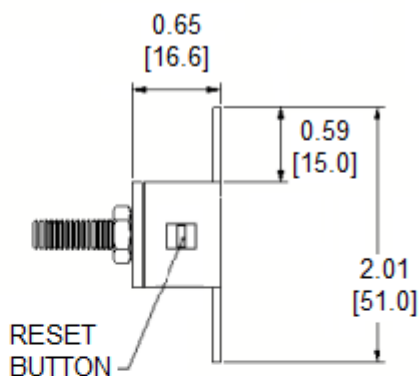

Mechanical Dimensions: Inches [mm]

Warning:

-Operation beyond the specified maximum ratings or improper use may result in damage and possible electrical arcing and/or flame.

-Device are intended for occasional overcurrent protection. Application for repeated overcurrent condition and/or prolonged trip are not anticipated.

-Avoid contact of device with chemical solvent. Prolonged contact will damage the device performance.

Note: All specifications subject to change without notice.

Rev C 10/2017 - Page: 1/1
Code Y01-01H