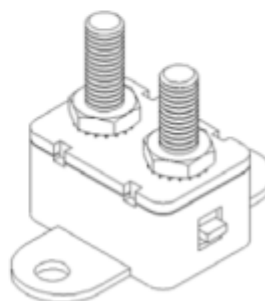

Mechanical Dimensions: Inches [mm]

Warning:

-Operation beyond the specified maximum ratings or improper use may result in damage and possible electrical arcing and/or flame.

-Device are intended for occasional overcurrent protection. Application for repeated overcurrent condition and/or prolonged trip are not anticipated.

-Avoid contact of device with chemical solvent. Prolonged contact will damage the device performance.

Note: All specifications subject to change without notice.

Rev C 10/2017 - Page: 1/1
Code Y01-01H