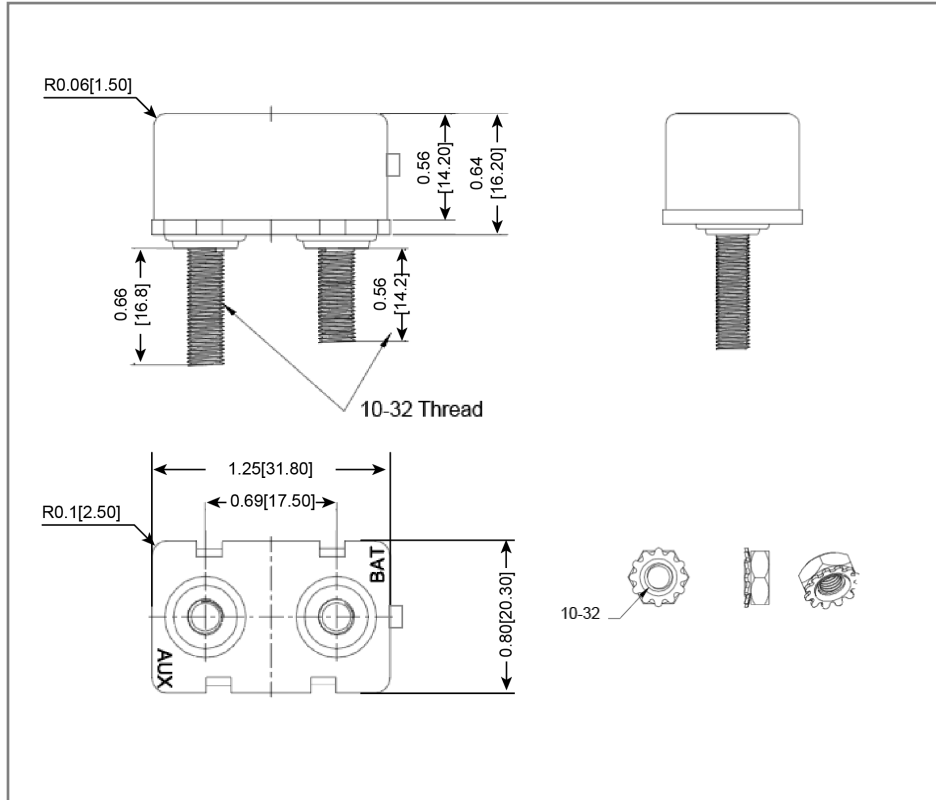

Mechanical Dimensions: Inches [mm]

Part Numbers Information

Optifuse P/N	Current	Body Color
MRCBP-N-10C	10A	Gray
MRCBP-N-15C	15A	Blue
MRCBP-N-20C	20A	Yellow
MRCBP-N-25C	25A	White
MRCBP-N-30C	30A	Green
MRCBP-N-40C	40A	Orange
MRCBP-N-50C	50A	Red

Time vs. Percent of Rated Current

Electrical Specifications

Voltage	32VDC
Reset Type	Type III – Manual Reset
Limited Short Circuit Current	1000A (UL1077)
Insulation Resistance	DC 500V 100M ohm 5 sec
Dielectric Strength	AC 1500V 1 minute

Material Specifications

Body	Thermoplastic (UL94V-0)
Reset button	Thermoset
Terminals	Battery – Copper Plate (0.58"), Auxiliary – Zinc Plate (0.66")
Mounting Type	Chassis Mount
Operation Temperature	-10°C ~ 60°C