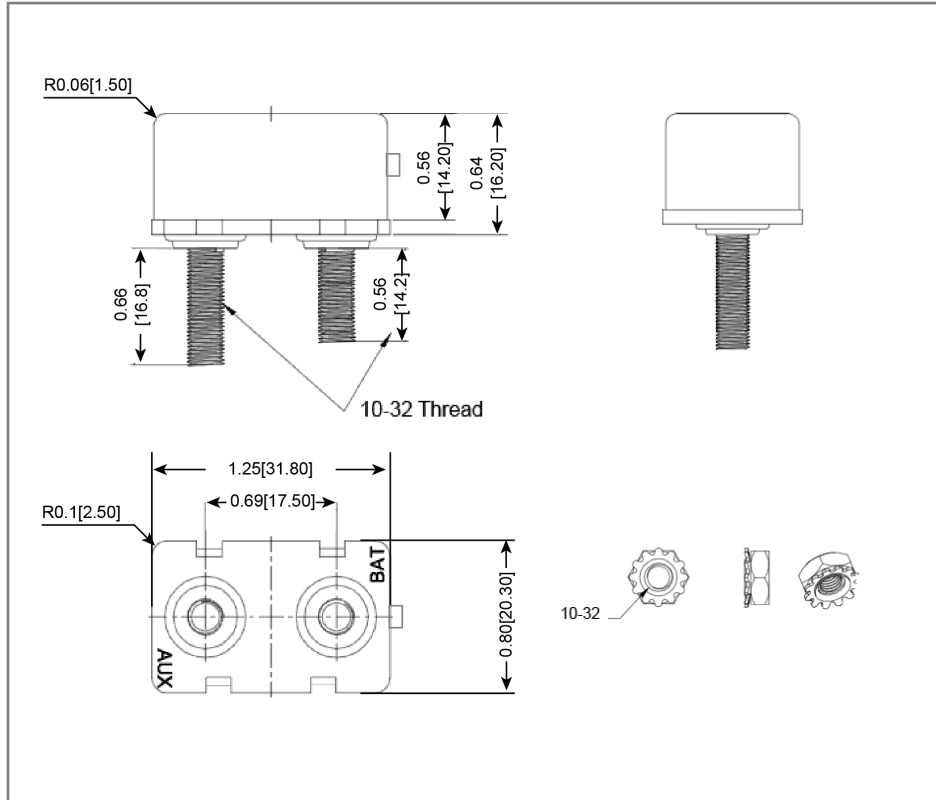

## Mechanical Dimensions: Inches [mm]

## Part Numbers Information

Optifuse P/N	Current	Body Color
MRCBP-N-10C	10A	Gray
MRCBP-N-15C	15A	Blue
MRCBP-N-20C	20A	Yellow
MRCBP-N-25C	25A	White
MRCBP-N-30C	30A	Green
MRCBP-N-40C	40A	Orange
MRCBP-N-50C	50A	Red

## Material Specifications

Body	Thermoplastic (UL94V-0)
Reset button	Thermoset
Terminals	Battery – Copper Plate (0.58”), Auxiliary – Zinc Plate (0.66”)
Mounting Type	Chassis Mount
Operation Temperature	-10°C ~ 60°C