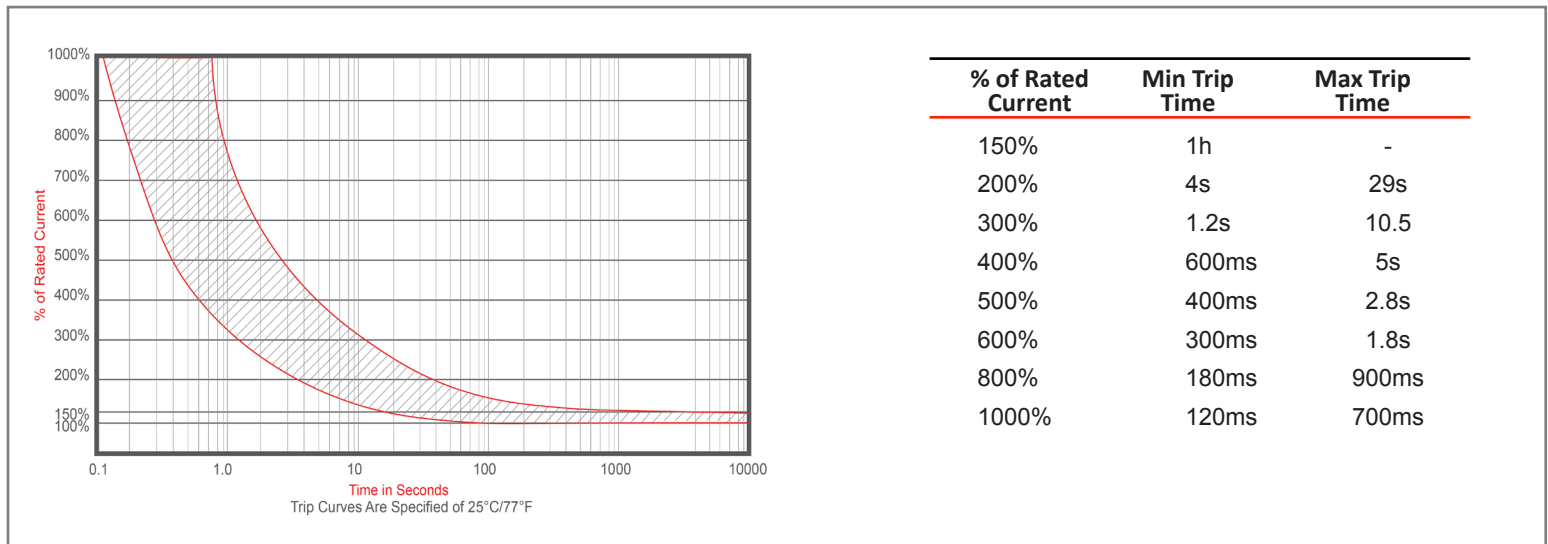

Time vs. Percent of Rated Current

Electrical Specifications

Voltage	32VDC
Reset Type	Type III – Manual Reset
Limited Short Circuit Current	1000A (UL1077)
Insulation Resistance	DC 500V 100M ohm 5 sec
Dielectric Strength	AC 1500V 1 minute