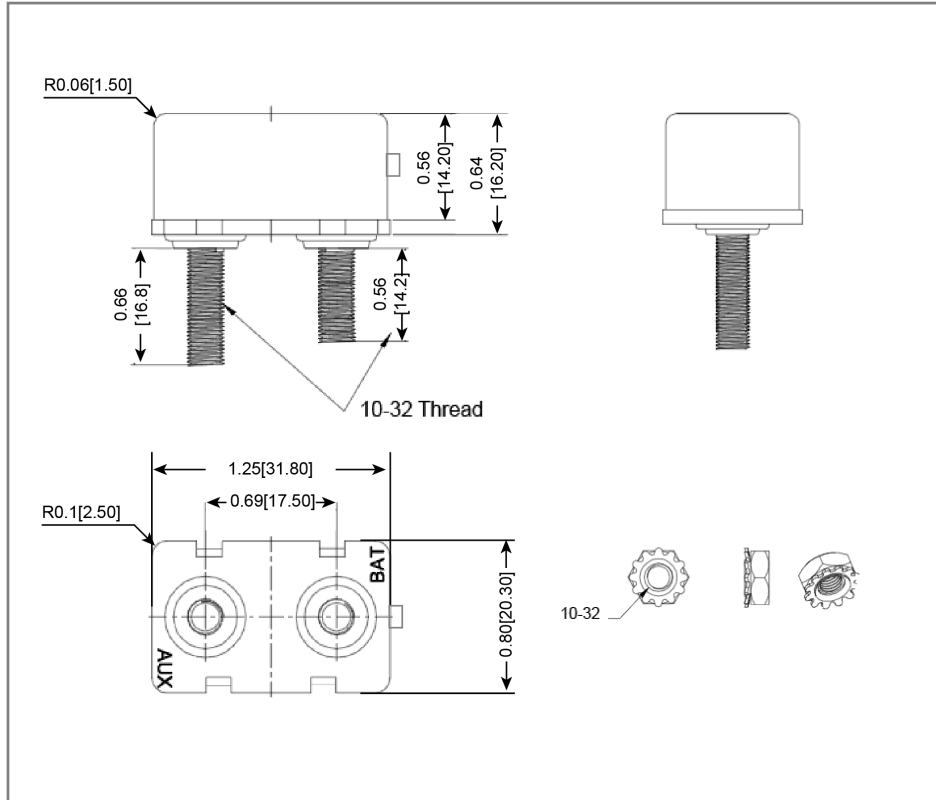

Mechanical Dimensions: Inches [mm]

Part Numbers Information

Optifuse P/N	Current	Body Color
MRCBP-N-10C	10A	Gray
MRCBP-N-15C	15A	Blue
MRCBP-N-20C	20A	Yellow
MRCBP-N-25C	25A	White
MRCBP-N-30C	30A	Green
MRCBP-N-40C	40A	Orange
MRCBP-N-50C	50A	Red

Time vs. Percent of Rated Current

Electrical Specifications

Voltage	32VDC
Reset Type	Type III – Manual Reset
Limited Short Circuit Current	1000A (UL1077)
Insulation Resistance	DC 500V 100M ohm 5 sec
Dielectric Strength	AC 1500V 1 minute

Material Specifications

Body	Thermoplastic (UL94V-0)
Reset button	Thermoset
Terminals	Battery – Copper Plate (0.58”), Auxiliary – Zinc Plate (0.66”)
Mounting Type	Chassis Mount
Operation Temperature	-10°C ~ 60°C