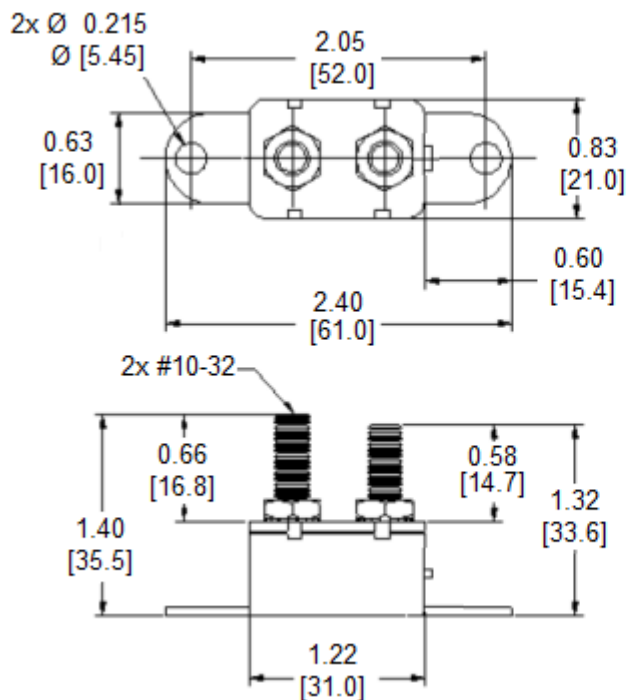

## Specifications:

Manual Reset Type Circuit Breaker

Voltage: 24VDC

Amperage: 10A, 15A, 20A, 25A, 30A, 35A, 40A, 50A

Terminals: Battery – Copper Plate (0.58”), Auxiliary – Zinc Plate (0.66”)

Conforms to American National Standard SAE J553

## Mechanical Dimensions: Inches [mm]