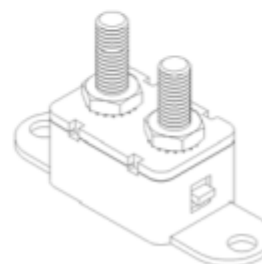

Mechanical Dimensions: Inches [mm]

Warning:

-Operation beyond the specified maximum ratings or improper use may result in damage and possible electrical arcing and/or flame.

-Device are intended for occasional overcurrent protection. Application for repeated overcurrent condition and/or prolonged trip are not anticipated.

-Avoid contact of device with chemical solvent. Prolonged contact will damage the device performance.

Note: All specifications subject to change without notice.

Rev C 10/2017 - Page: 1/1
Code Y01-01H