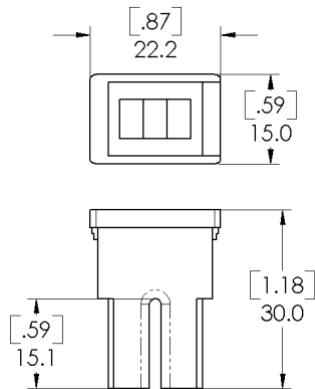

% Change in Fuse Current Carrying Capacity:

With change in ambient temperature: -0.075%/°C.

Slow Blow Fuse Table:

Part Number	Ampere Rating	Housing Color
TFLF-20A	20A	Light Blue
TFLF-30A	30A	Pink
TFLF-40A	40A	Green
TFLF-50A	50A	Red
TFLF-60A	60A	Yellow
TFLF-70A	70A	Brown
TFLF-80A	80A	Black

Time-Current Characteristics:

(Ambient temperature: 24°C)

% of Ampere Rating	Operating Time	
	Minimum	Maximum
110%	10 Hours	----
200%	5 Sec.	100 Sec.
350%	0.2 Sec.	7 Sec.
600%	0.04 Sec.	1 Sec.

Mechanical Dimensions: Inches[mm]