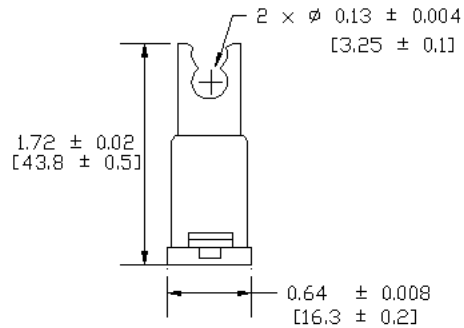

# Type TFLM Automotive Fuse Link Radial Male Terminal

www.optifuse.com (619) 593-5050

**Specifications:**

**Voltage:** 32VDC

**Amperage:** 20A, 30A, 40A, 50A, 60A, 70A, 80A, 100A, 120A

**Interrupting Rating:** 5,000A @ 32 VAC

**Agency Standards and Listings:**

**JASO D612-4:2001**

Time Characteristics		
% of rated current	Min hold time	Max hold time
110%	4h	
200%	5s	100s
350%	200ms	7s
600%	40ms	1s

Part Number	Ampere Rating	Housing Color
TFLM-20A	20A	Light-Blue
TFLM-30A	30A	Pink
TFLM-40A	40A	Green
TFLM-50A	50A	Red
TFLM-60A	60A	Yellow
TFLM-70A	70A	Brown
TFLM-80A	80A	Black
TFLM-100A	100A	Blue
TFLM-120A	120A	White