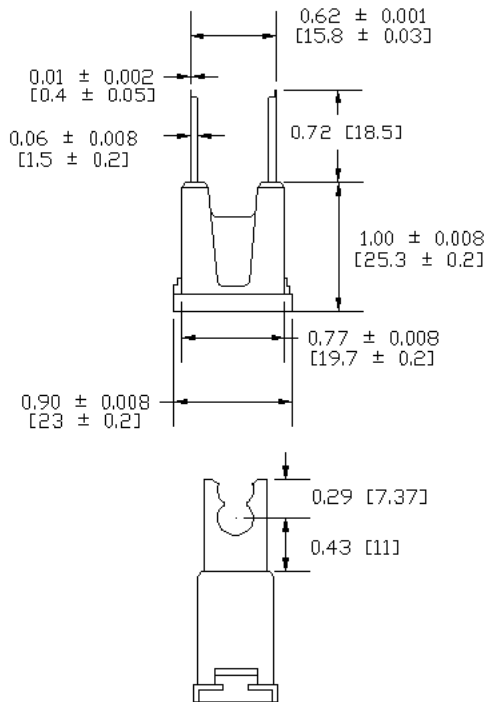

# Type TFLM Automotive Fuse Link Radial Male Terminal

www.optifuse.com (619) 593-5050

**Specifications:**

**Voltage:** 32VDC

**Amperage:** 20A, 30A, 40A, 50A, 60A, 70A, 80A, 100A, 120A

**Interrupting Rating:** 5,000A @ 32 VAC

**Agency Standards and Listings:**

**JASO D612-4:2001**

Time Characteristics		
% of rated current	Min hold time	Max hold time
110%	4h	
200%	5s	100s
350%	200ms	7s
600%	40ms	1s

Part Number	Ampere Rating	Housing Color
TFLM-20A	20A	Light-Blue
TFLM-30A	30A	Pink
TFLM-40A	40A	Green
TFLM-50A	50A	Red
TFLM-60A	60A	Yellow
TFLM-70A	70A	Brown
TFLM-80A	80A	Black
TFLM-100A	100A	Blue
TFLM-120A	120A	White