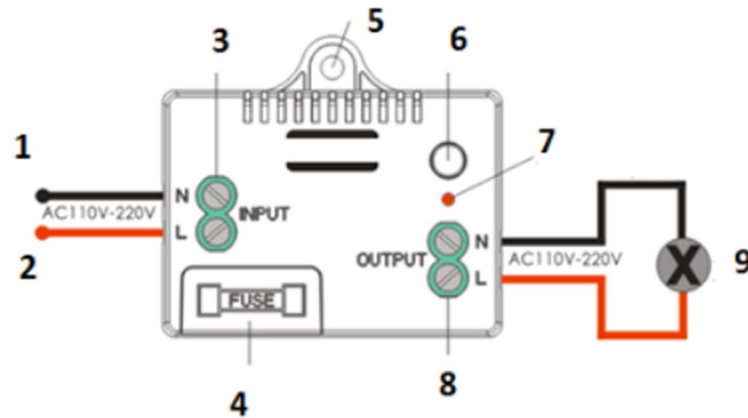

◆ Photo:

CTR-LUNA230-2DS2C

CTR-LUNA230-1DS

CTR-LUNA230-1C

	Model	CTR-LUNA230-1DS2C
		One double switch, two controllers
Controller	Rated voltage	230VAC 50Hz
	Output current	5A max, (relay)
	Max. Output power	1000W (resistance), 200W (induction)
	Stanb-by	<0,15W
	Dimmensions (LxWxD)	60 x 43 x 27,5 mm
	Weight	65g
	Montage	Screw, adhesive tape
	Terminal	Screw treminal
Switch	Transmission	RF 433MHz, FSK/ASK
	Supply	Kinetic energy (self-powered)
	Buttons	2
	On/Off cycles	>200 000
	Range	200m outdoor 50m indoor
	Montege	Screw, adhesive tape
	Dimmension (LxWxD)	86 x 86 x 15 mm
	Weight	70g
Others	Working temp.	0...40 °C
	Frequency	433 MHz
	Remote q-ty	Up to 5 controllers
	Weight brutto	
	regulations	NE 61058-1:2002+A2: 2008 GB14536.1-2008
	Warranty	24 months

CONNECTING DIAGRAM

1	Phase wire	6	Programming switch
2	Neitral wire	7	LED indicator
3	Input terminal	8	Output terminal
4	Fuse	9	Load
5	Mouting grip		

X-ON Electronics

Largest Supplier of Electrical and Electronic Components