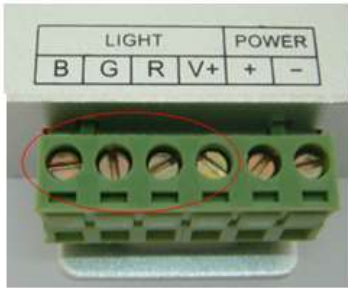

◆ **Photo:**

CE

<b>Input</b>	Working voltage	12Vdc +/- 5% 24Vdc +/- 5%
	Static power consumption	1W
	Supply connector	Plug 2,1x5,5mm or screw terminal
<b>Output</b>	Output type	PWM
	Output voltage*	0-12V 0-24V
	Channel quantity	3 (R,G,B)
	Single channel max. current	4A
	Full channel max current	12A
	Max single output power	48W (for 12Vdc) 96W (for 24Vdc)
	Max full channel output power	144W (for 12Vdc) 288W (for 24Vdc)
	Type control	Common anode**
<b>Control</b>	Transmission	Radio frequency (RF)
	Transmitter	20key transmitter
	Range	70m open area 25m close area
	Match code	Yes
	Static mode	Yes
	Dynamic mode	Yes
<b>Other</b>	Working temp.	-20...+40°C
	Weight netto	180g
	Weight brutto	210g
	Controller dimension L x W x H	130 x 65 x 25 mm
	Package dimension L x W x H	135 x 80 x 54 mm
	Warranty	24m

\* depends on working voltage

\*\* with common "+"

\*\*\* match code helps do not interference two controllers working in the same area

◆ OUTPUT DIMMENSION

◆ TYPICAL APPLICATION

Switching power supply can be connect to the **Power1**, or to the **Power2**.

◆ **CONNECTOR DESCRIPTION**

RGB load

Switching power supply

◆ **REMOTE KEY DESCRIPTION**

Brightness +	Brightness -	pause	ON/OFF
Static red	Static green	Static blue	Static white*
Static orange	Static yellow	Static cyan	Static purple
Auto run**	Three color jump	Three color fade	Speed +
Flash	Seven color jump	Seven color fade	Speed -