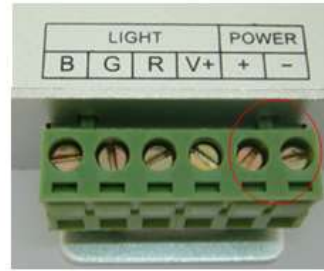

◆ **Photo:**

CE

<b>Input</b>	Working voltage	12Vdc +/- 5% 24Vdc +/- 5%
	Static power consumption	1W
	Supply connector	Plug 2,1x5,5mm or screw terminal
<b>Output</b>	Output type	PWM
	Output voltage*	0-12V 0-24V
	Channel quantity	3 (R,G,B)
	Single channel max. current	4A
	Full channel max current	12A
	Max single output power	48W (for 12Vdc) 96W (for 24Vdc)
	Max full channel output power	144W (for 12Vdc) 288W (for 24Vdc)
	Type control	Common anode**
<b>Control</b>	Transmission	Radio frequency (RF)
	Transmitter	20key transmitter
	Range	70m open area 25m close area
	Match code	Yes
	Static mode	Yes
	Dynamic mode	Yes
<b>Other</b>	Working temp.	-20...+40°C
	Weight netto	180g
	Weight brutto	210g
	Controller dimension L x W x H	130 x 65 x 25 mm
	Package dimension L x W x H	135 x 80 x 54 mm
	Warranty	24m

\* depends on working voltage

\*\* with common "+"

\*\*\* match code helps do not interference two controllers working in the same area

◆ OUTPUT DIMMENSION

◆ TYPICAL APPLICATION

Switching power supply can be connect to the **Power1**, or to the **Power2**.

◆ **CONNECTOR DESCRIPTION**

RGB load

Switching power supply

◆ **REMOTE KEY DESCRIPTION**

Brightness +	Brightness -	pause	ON/OFF
Static red	Static green	Static blue	Static white*
Static orange	Static yellow	Static cyan	Static purple
Auto run**	Three color jump	Three color fade	Speed +
Flash	Seven color jump	Seven color fade	Speed -