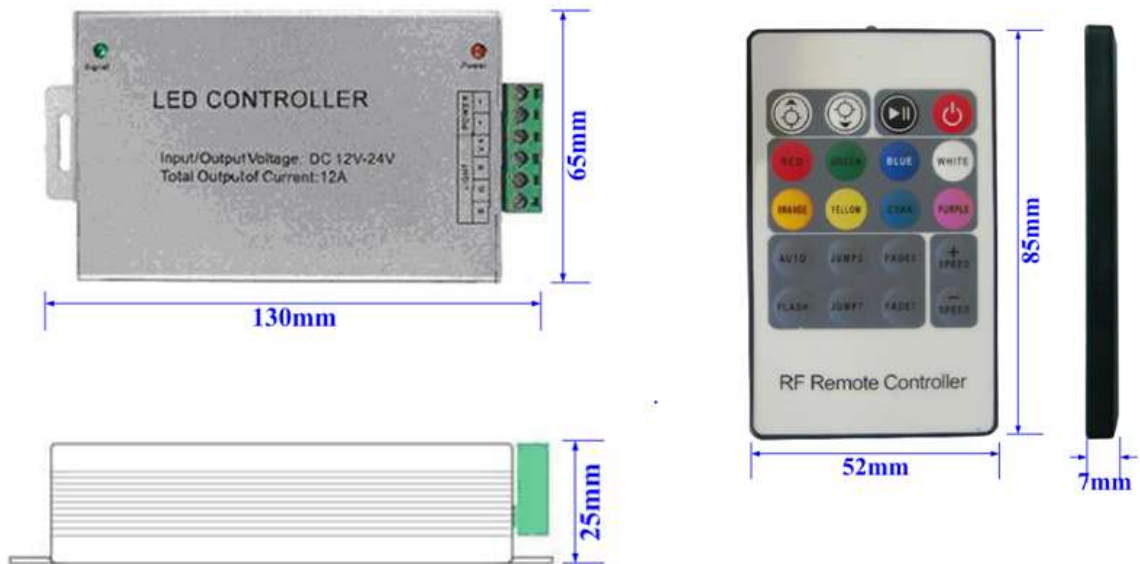

◆ **Features:**

- common anode control for RGB LED strips
- radio frequency control RF
- low power consumption
- 24 months warranty
- suitable for power supplies
- suitable for RGB amplifiers
- PWM output
- Transmitter and receiver in one set
- Easy connection

◆ **Photo:**

CE

<b>Input</b>	Working voltage	12Vdc +/- 5% 24Vdc +/- 5%
	Static power consumption	1W
	Supply connector	Plug 2,1x5,5mm or screw terminal
<b>Output</b>	Output type	PWM
	Output voltage*	0-12V 0-24V
	Channel quantity	3 (R,G,B)
	Single channel max. current	4A
	Full channel max current	12A
	Max single output power	48W (for 12Vdc) 96W (for 24Vdc)
	Max full channel output power	144W (for 12Vdc) 288W (for 24Vdc)
	Type control	Common anode**
<b>Control</b>	Transmission	Radio frequency (RF)
	Transmitter	20key transmitter
	Range	70m open area 25m close area
	Match code	Yes
	Static mode	Yes
	Dynamic mode	Yes
<b>Other</b>	Working temp.	-20...+40°C
	Weight netto	180g
	Weight brutto	210g
	Controller dimension L x W x H	130 x 65 x 25 mm
	Package dimension L x W x H	135 x 80 x 54 mm
	Warranty	24m

\* depends on working voltage

\*\* with common "+"

\*\*\* match code helps do not interference two controllers working in the same area

◆ OUTPUT DIMMENSION

◆ TYPICAL APPLICATION

Switching power supply can be connect to the **Power1**, or to the **Power2**.

◆ **CONNECTOR DESCRIPTION**

RGB load

Switching power supply

◆ **REMOTE KEY DESCRIPTION**

Brightness +	Brightness -	pause	ON/OFF
Static red	Static green	Static blue	Static white*
Static orange	Static yellow	Static cyan	Static purple
Auto run**	Three color jump	Three color fade	Speed +
Flash	Seven color jump	Seven color fade	Speed -