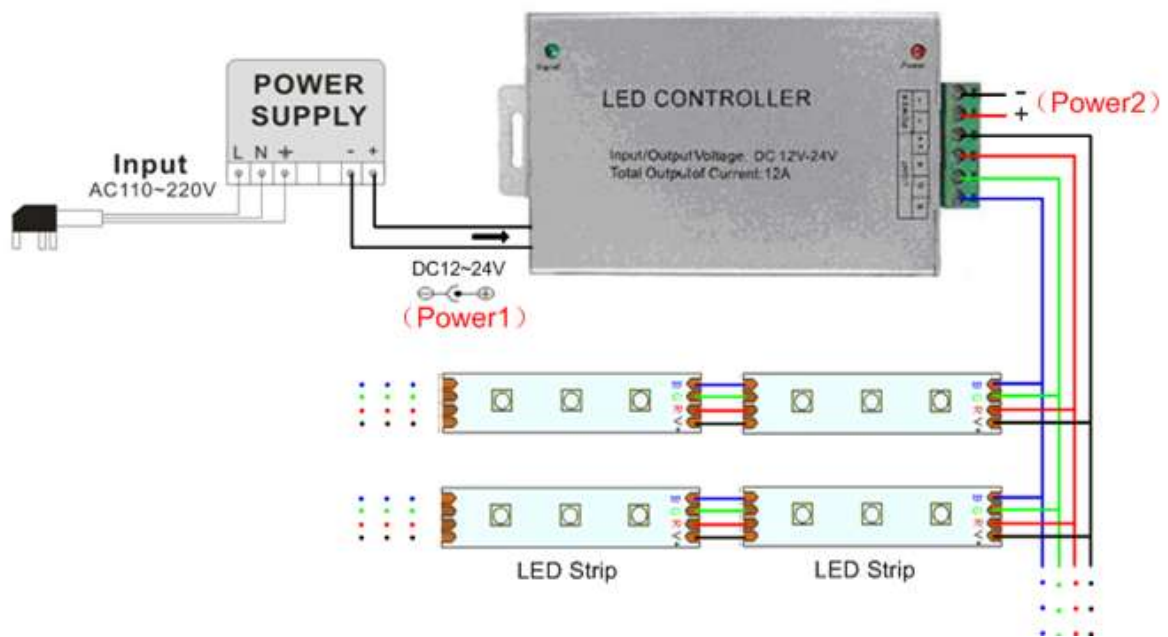

◆ **Photo:**

CE

<b>Input</b>	Working voltage	12Vdc +/- 5% 24Vdc +/- 5%
	Static power consumption	1W
	Supply connector	Plug 2,1x5,5mm or screw terminal
<b>Output</b>	Output type	PWM
	Output voltage*	0-12V 0-24V
	Channel quantity	3 (R,G,B)
	Single channel max. current	4A
	Full channel max current	12A
	Max single output power	48W (for 12Vdc) 96W (for 24Vdc)
	Max full channel output power	144W (for 12Vdc) 288W (for 24Vdc)
	Type control	Common anode**
<b>Control</b>	Transmission	Radio frequency (RF)
	Transmitter	20key transmitter
	Range	70m open area 25m close area
	Match code	Yes
	Static mode	Yes
	Dynamic mode	Yes
<b>Other</b>	Working temp.	-20...+40°C
	Weight netto	180g
	Weight brutto	210g
	Controller dimension L x W x H	130 x 65 x 25 mm
	Package dimension L x W x H	135 x 80 x 54 mm
	Warranty	24m

\* depends on working voltage

\*\* with common "+"

\*\*\* match code helps do not interference two controllers working in the same area

◆ OUTPUT DIMMENSION

◆ TYPICAL APPLICATION

Switching power supply can be connect to the **Power1**, or to the **Power2**.

◆ **CONNECTOR DESCRIPTION**

RGB load

Switching power supply

◆ **REMOTE KEY DESCRIPTION**

Brightness +	Brightness -	pause	ON/OFF
Static red	Static green	Static blue	Static white*
Static orange	Static yellow	Static cyan	Static purple
Auto run**	Three color jump	Three color fade	Speed +
Flash	Seven color jump	Seven color fade	Speed -